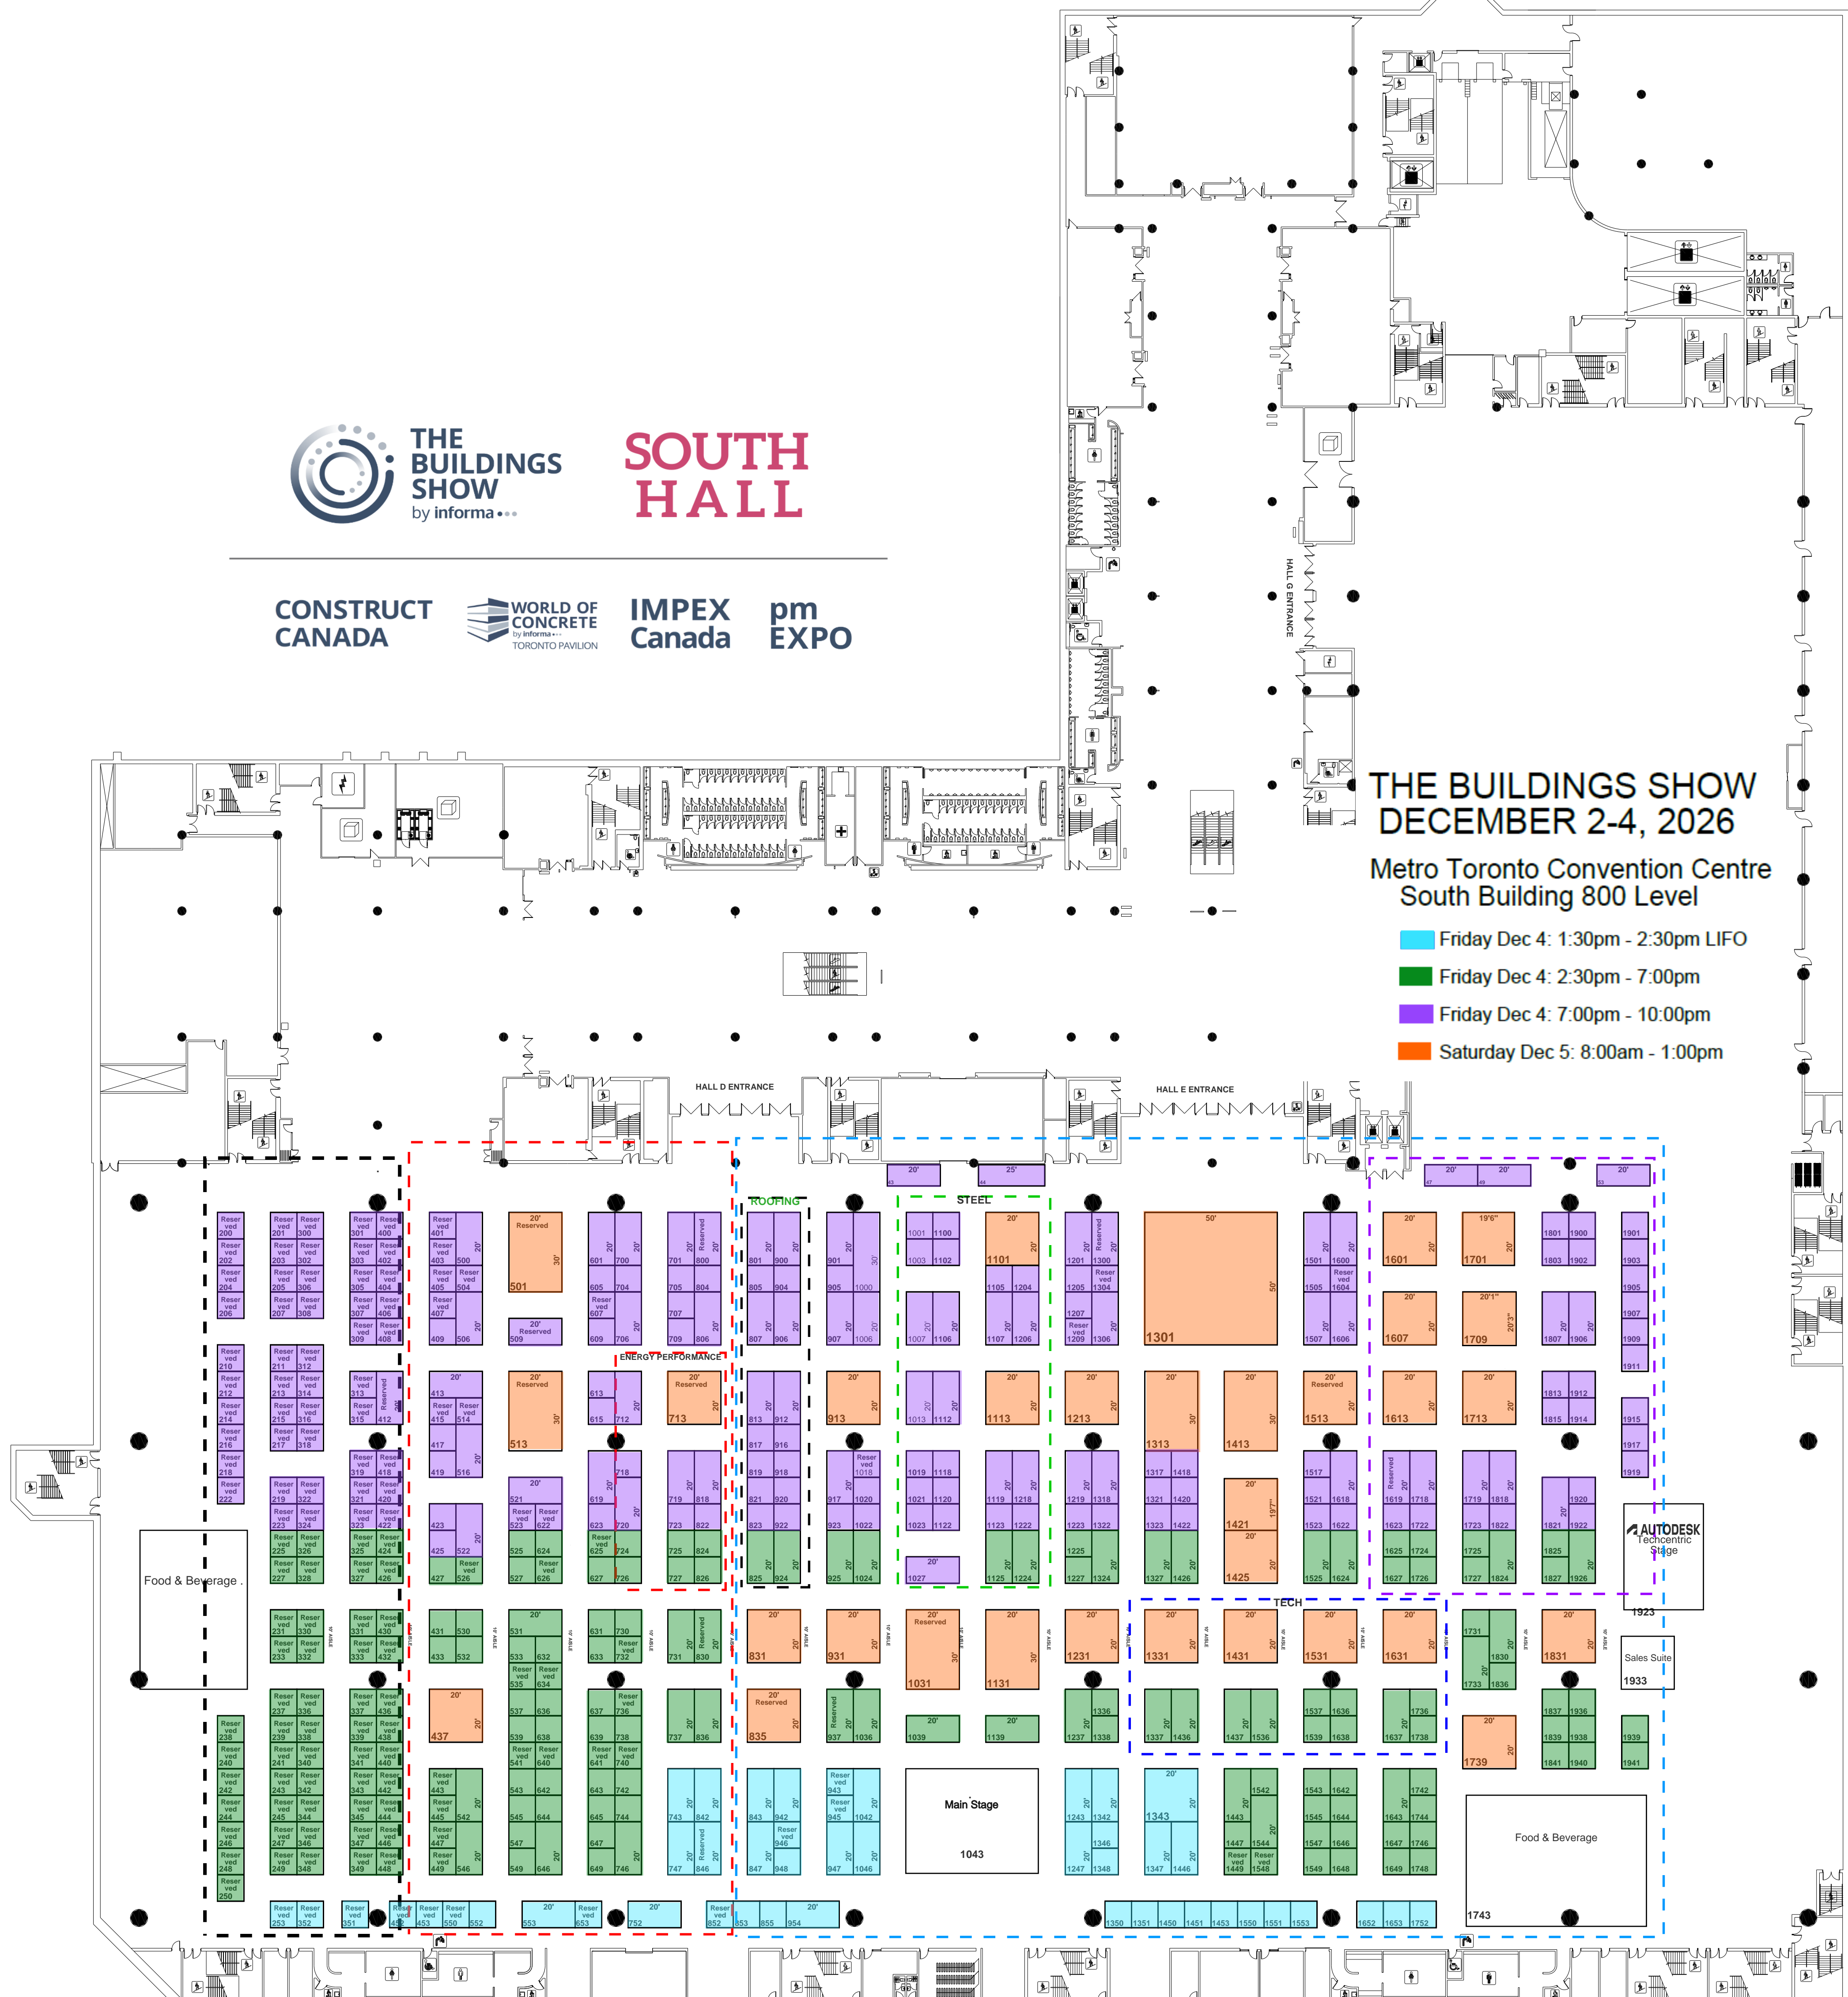

SOUTH HALL

CONSTRUCT CANADA

WORLD OF CONCRETE
by informa
TORONTO PAVILION

IMPEX Canada pm EXPO

THE BUILDINGS SHOW DECEMBER 2-4, 2026

Metro Toronto Convention Centre
South Building 800 Level

- Friday Dec 4: 1:30pm - 2:30pm LIFO
- Friday Dec 4: 2:30pm - 7:00pm
- Friday Dec 4: 7:00pm - 10:00pm
- Saturday Dec 5: 8:00am - 1:00pm

IMPEX Canada

pm EXPO

CONSTRUCT CANADA

WORLD OF CONCRETE
by informa
TORONTO PAVILION