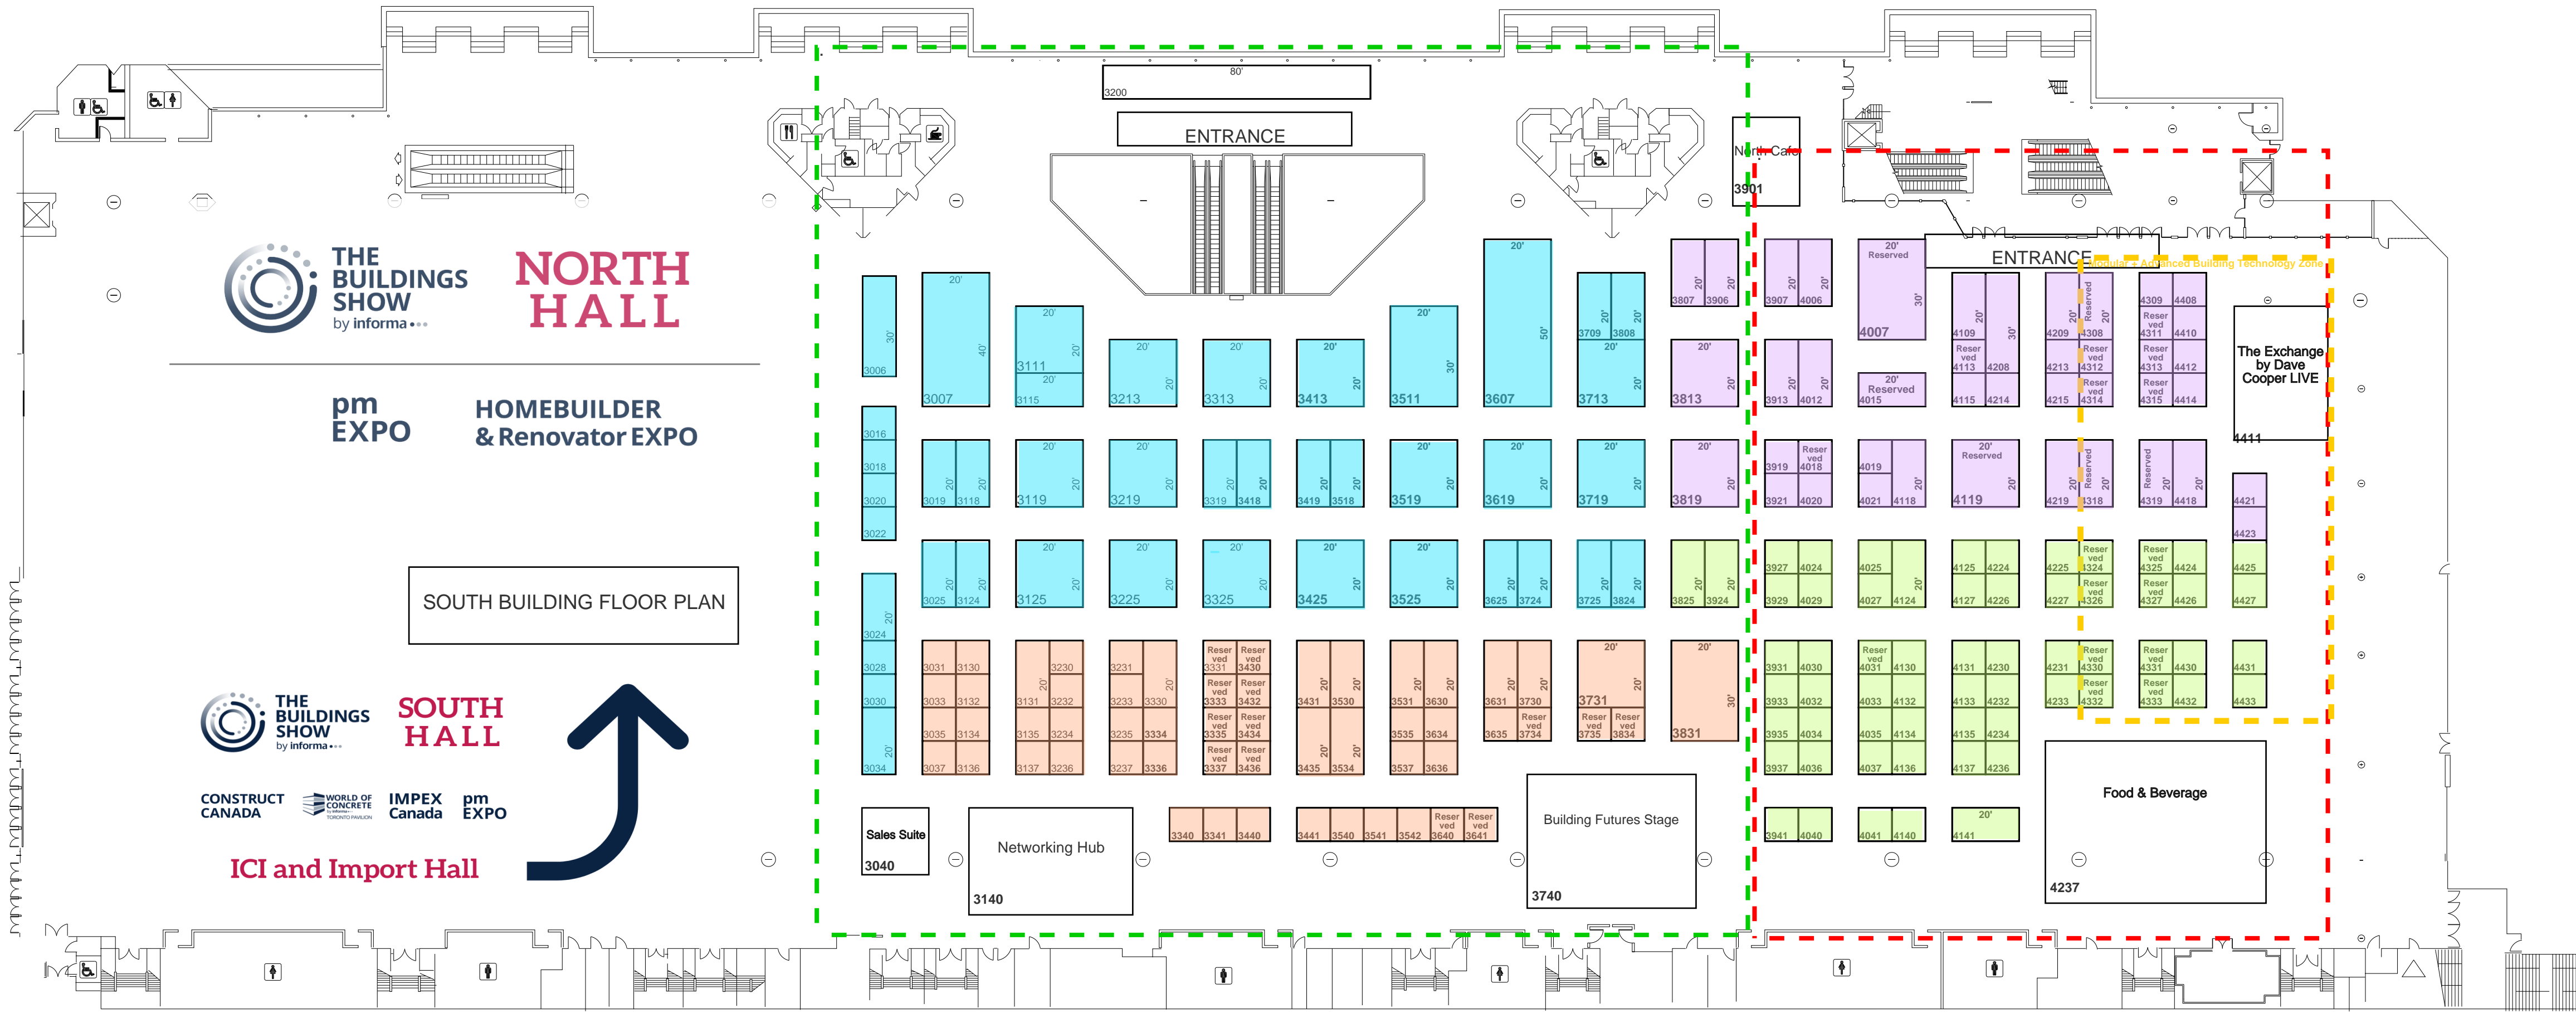

# THE BUILDINGS SHOW DECEMBER 2-4, 2026

Metro Toronto Convention Centre  
North Building 300 Level

## Move-In Schedule

- Mon Nov 30: 2pm - 6pm
- Mon Nov 30: 5pm - 8pm
- Tues Dec 1: 8am - 12pm
- Tuesday Dec 1: 11am - 8pm

**THE BUILDINGS SHOW**  
by informa...  
**NORTH HALL**

**pm EXPO**  
**HOME BUILDER & Renovator EXPO**

SOUTH BUILDING FLOOR PLAN

**THE BUILDINGS SHOW**  
by informa...  
**SOUTH HALL**

**CONSTRUCT CANADA** **WORLD OF CONCRETE** **IMPEX Canada** **pm EXPO**

**ICI and Import Hall**