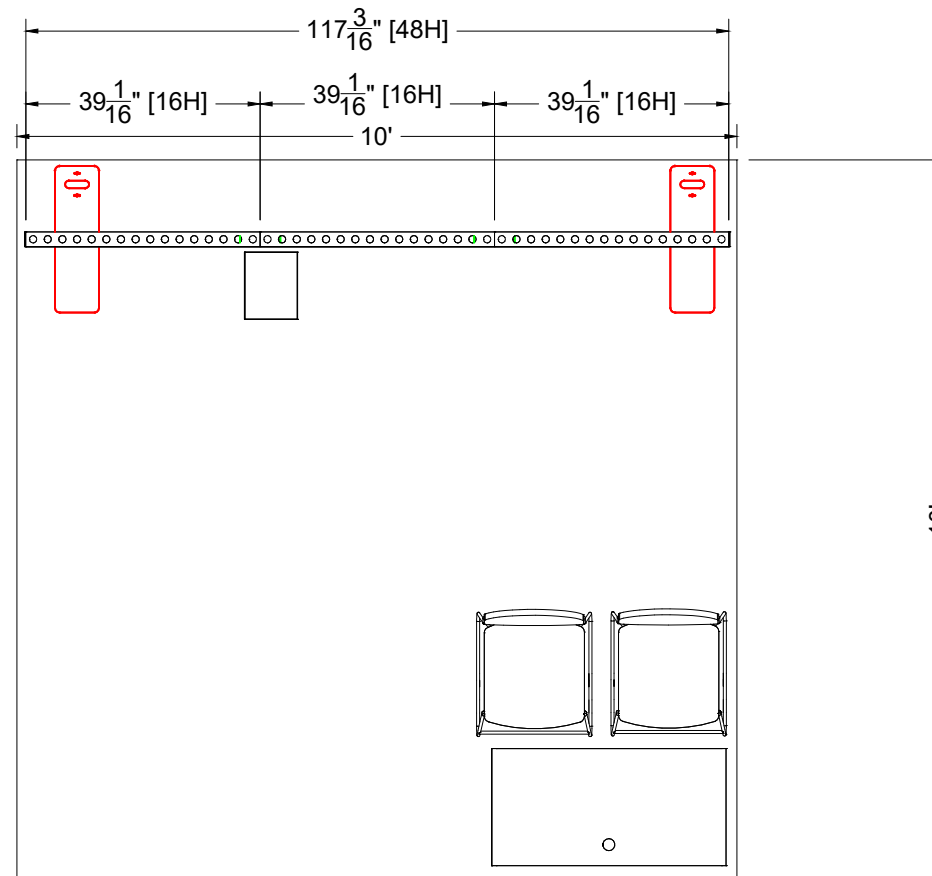

3D VIEW - 1

3D VIEW - 2

LESS THAN 30 DAYS OUT

MORE THAN 30 DAYS OUT

FRONT ELEVATION
Scale: 3/8" = 1'-0"

PLAN VIEW
Scale: 3/8" = 1'-0"

STRUCTURE VIEW

**ELECTRICAL LAYOUT
UTILITIES LEGEND**

PIECE COUNT FOR 1 UNIT

Pull List

I.D.	Qty	Type	Size	Area (SqFt)	Part Number	Description	Material	Color	Notes	Low Inv.	Weight
	3	FLEX Frame-Straight	39-1/16" x 95-3/16" (39.062" x 95.188")		60400043	Straight Frame 16 Hole x 39 Hole	Aluminum	Silver	SF16390001		54.18
BM	2	FLEX Acc-Base Plate	7-5/16" x 24-7/16" x 0-7/16"		60440082	BASE PLATE MEDIUM	Steel	Silver			25.12
C1	4	FLEX Part-Connector	Standard		60440043	MANUAL CLAMP CONNECTOR	Aluminum	Silver	CO90120250132POM		1.48
C10	2	FLEX Part-Connector	Standard		60440047	MANUAL M8 PIN CONNECTOR	Aluminum	Silver	CO90120480066MKII		0.44
B	3	Flex Insert	38-3/4" x 94-15/16" (38.75" x 94.938")	25.5	60160051	PVC INFILL FOR STRAIGHT FRAME 16 HOLE X 39 HOLE	PVC 3MM	White	w/ Female Velcro		25.68
O39	2	Overlay Panel	2-7/16" x 95-3/16"	1.6	<<CUSTOM>>	Cover Profile 39 Hole	PVC 3MM	White			
C	1	Flex Graphic Fabric	117-3/16" x 95-3/16" (117.188" x 95.188")	77.5	<<CUSTOM>>	Flex Fabric - Graphic	Default Fabric	Graphic			
	2	Barstool	22" x 18" x 46"		<<CUSTOM>>	Black Diamond Stool	Fabric	Gray			
	1	Furniture	11-1/4" x 8-7/8" x 15-7/8"		<<CUSTOM>>	Corrugated Wastebasket	Cardboard	Brown			
	1	MBS Cabinet	39-1/16" x 19-1/2" x 39-1/16"		60200004	MBS CABINET UNIT 1M X 1/2M X 1M	Laminate	White			
A	1	MBS Cabinet Graphic	38-1/8" x 35-3/4"	9.5	<<CUSTOM>>	MBS CABINET GRAPHIC 38.125" X 35.75"	PVC 3MM	Graphic			
	1	MBS Cabinet Insert - INV	38-1/8" x 35-3/4"		60200073	MBS PVC PANEL - WHITE - 38.125" X 35.75"	PVC 3MM	White	For EIS inventory tracking		
	1	MBS Countertop	39-1/16" x 19-1/2" x 0-11/16"		60200032	MBS TOP - STANDARD 1M X 1/2M X 3/4"	Starboard 3/4	White			
			Total Area:	114.10						Total Weight:	106.90