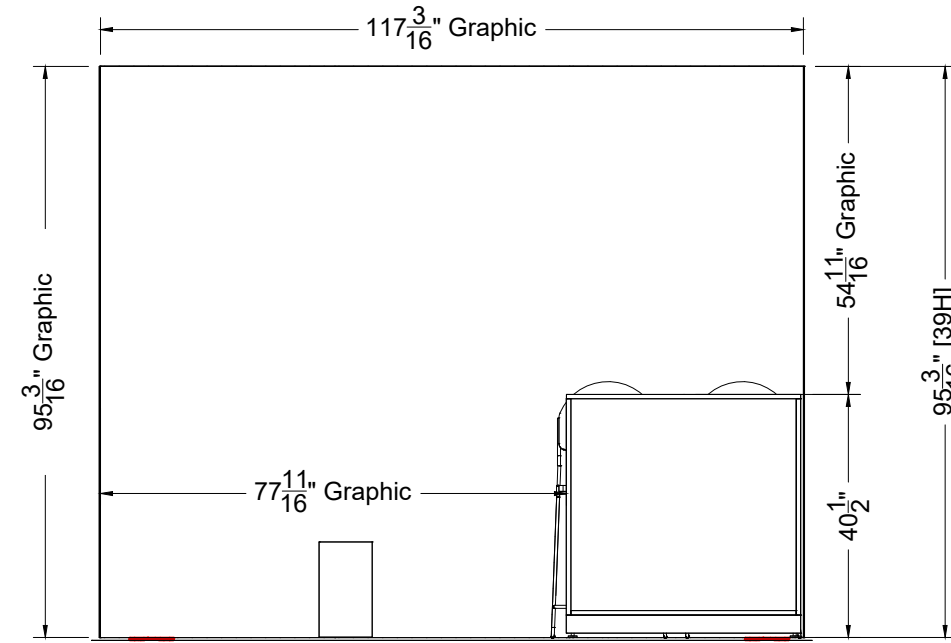

3D VIEW - 1

3D VIEW - 2

LESS THAN 30 DAYS OUT

MORE THAN 30 DAYS OUT

FRONT ELEVATION
Scale: 3/8" = 1'-0"

PLAN VIEW
Scale: 3/8" = 1'-0"

STRUCTURE VIEW

**ELECTRICAL LAYOUT
UTILITIES LEGEND**

PIECE COUNT FOR 1 UNIT

Pull List

I.D.	Qty	Type	Size	Area (SqFt)	Part Number	Description	Material	Color	Notes	Low Inv.	Weight
	3	FLEX Frame-Straight	39-1/16" x 95-3/16" (39.062" x 95.188")		60400043	Straight Frame 16 Hole x 39 Hole	Aluminum	Silver	SF16390001		54.18
BM	2	FLEX Acc-Base Plate	7-5/16" x 24-7/16" x 0-7/16"		60440082	BASE PLATE MEDIUM	Steel	Silver			25.12
C1	4	FLEX Part-Connector	Standard		60440043	MANUAL CLAMP CONNECTOR	Aluminum	Silver	CO90120250132POM		1.48
C10	2	FLEX Part-Connector	Standard		60440047	MANUAL M8 PIN CONNECTOR	Aluminum	Silver	CO90120480066MKII		0.44
B	3	Flex Insert	38-3/4" x 94-15/16" (38.75" x 94.938")	25.5	60160051	PVC INFILL FOR STRAIGHT FRAME 16 HOLE X 39 HOLE	PVC 3MM	White	w/ Female Velcro		25.68
O39	2	Overlay Panel	2-7/16" x 95-3/16"	1.6	<<CUSTOM>>	Cover Profile 39 Hole	PVC 3MM	White			
C	1	Flex Graphic Fabric	117-3/16" x 95-3/16" (117.188" x 95.188")	77.5	<<CUSTOM>>	Flex Fabric - Graphic	Default Fabric	Graphic			
	2	Barstool	22" x 18" x 46"		<<CUSTOM>>	Black Diamond Stool	Fabric	Gray			
	1	Furniture	11-1/4" x 8-7/8" x 15-7/8"		<<CUSTOM>>	Corrugated Wastebasket	Cardboard	Brown			
	1	MBS Cabinet	39-1/16" x 19-1/2" x 39-1/16"		60200004	MBS CABINET UNIT 1M X 1/2M X 1M	Laminate	White			
A	1	MBS Cabinet Graphic	38-1/8" x 35-3/4"	9.5	<<CUSTOM>>	MBS CABINET GRAPHIC 38.125" X 35.75"	PVC 3MM	Graphic			
	1	MBS Cabinet Insert - INV	38-1/8" x 35-3/4"		60200073	MBS PVC PANEL - WHITE - 38.125" X 35.75"	PVC 3MM	White	For EIS inventory tracking		
	1	MBS Countertop	39-1/16" x 19-1/2" x 0-11/16"		60200032	MBS TOP - STANDARD 1M X 1/2M X 3/4"	Starboard 3/4	White			
			Total Area:	114.10						Total Weight:	106.90