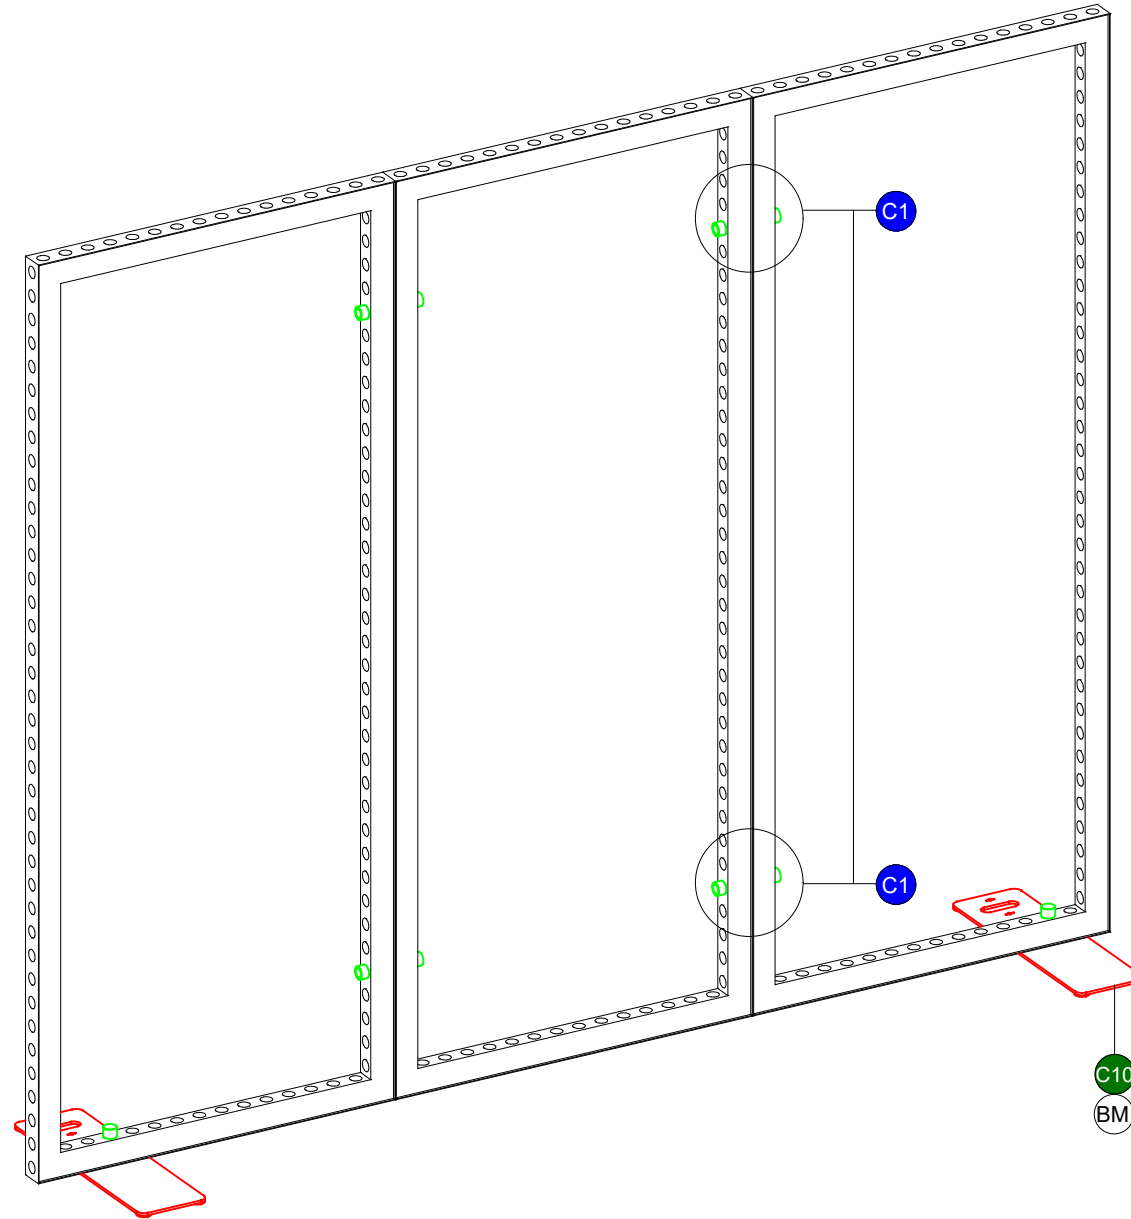

STRUCTURE VIEW