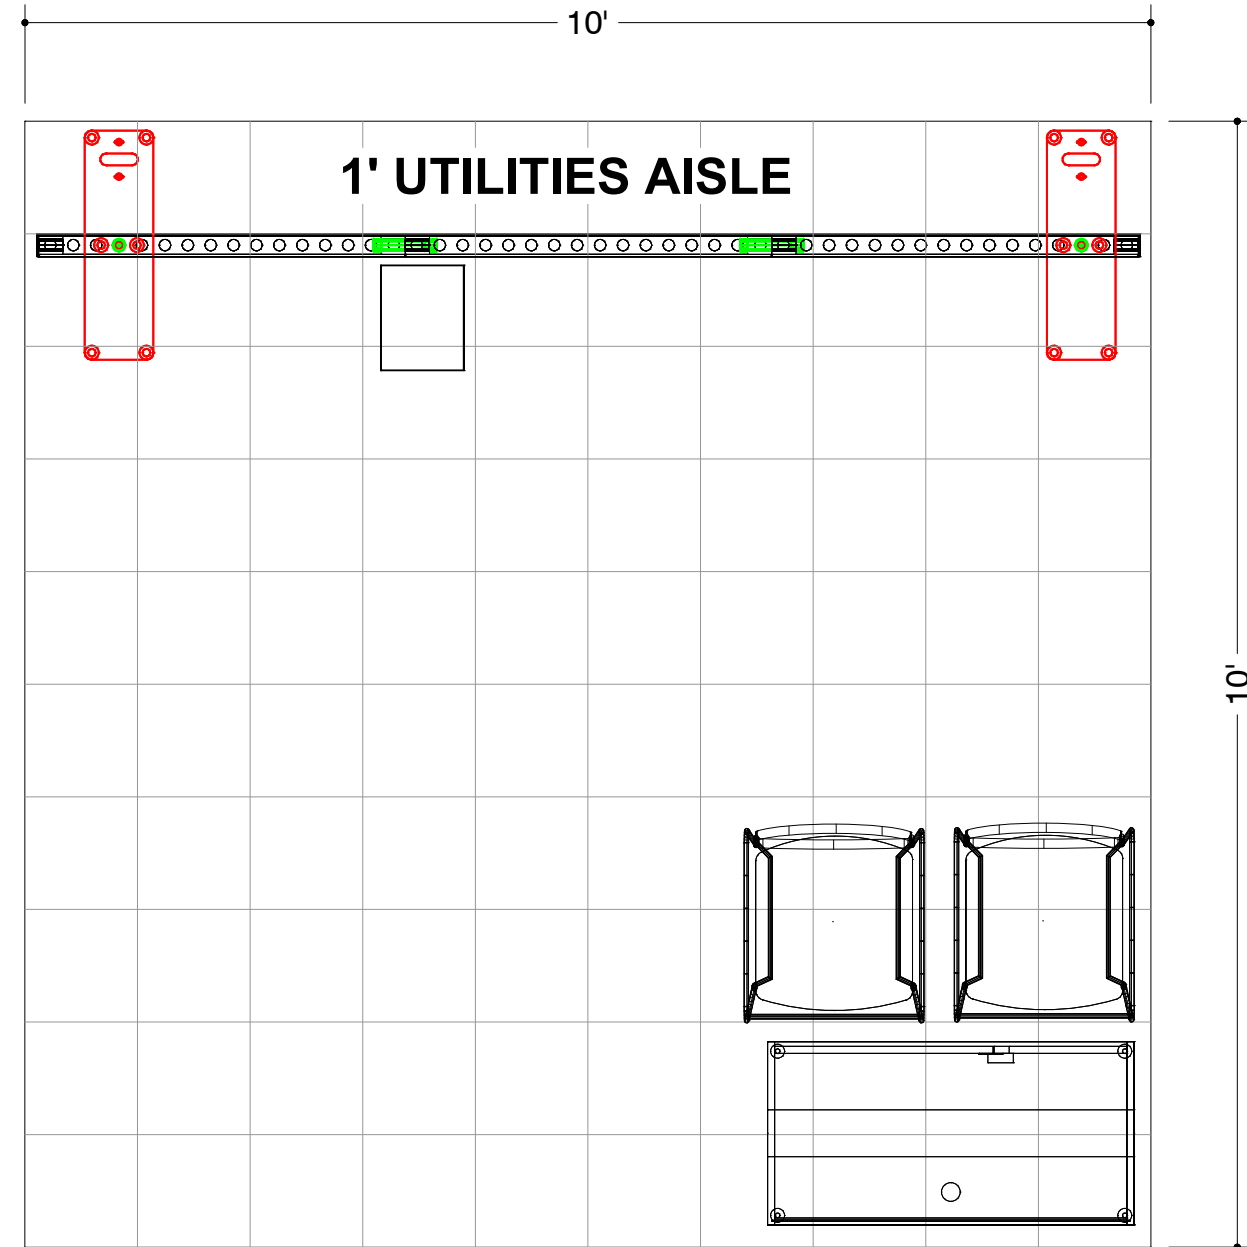

QTY	DESCRIPTION
??	A  120V, 500W (5 AMP)
??	B  120V, 1000W (10 AMP)
??	C  120V, 1500W (15 AMP)
??	D  120V, 2000W (20 AMP)
??	E  120V, 2000W (20 AMP) 24 HR.
??	 - INTERNET LINE

1' GRID

FLOOR PLAN HERE

QTY: 6

PIECE COUNT FOR 1 UNIT

Pull List

I.D.	Qty	Type	Size	Area (SqFt)	Part Number	Description	Material	Color	Notes	Low Inv.	Weight
	3	FLEX Frame-Straight	39-1/16" x 95-3/16" (39.062" x 95.188")		60400043	Straight Frame 16 Hole x 39 Hole	Aluminum	Silver	SF16390001		54.18
BM	2	FLEX Acc-Base Plate	7-5/16" x 24-7/16" x 0-7/16"		60440082	BASE PLATE MEDIUM	Steel	Silver			25.12
C1	4	FLEX Part-Connector	Standard		60440043	MANUAL CLAMP CONNECTOR	Aluminum	Silver	CO90120250132POM		1.48
C10	2	FLEX Part-Connector	Standard		60440047	MANUAL M8 PIN CONNECTOR	Aluminum	Silver	CO90120480066MKII		0.44
B	3	Flex Insert	38-3/4" x 94-15/16" (38.75" x 94.938")	25.5	60160051	PVC INFILL FOR STRAIGHT FRAME 16 HOLE X 39 HOLE	PVC 3MM	White	w/ Female Velcro		25.68
O39	2	Overlay Panel	2-7/16" x 95-3/16"	1.6	<<CUSTOM>>	Cover Profile 39 Hole	PVC 3MM	White			
C	1	Flex Graphic Fabric	117-3/16" x 95-3/16" (117.188" x 95.188")	77.5	<<CUSTOM>>	Flex Fabric - Graphic	Default Fabric	Graphic			
	2	Barstool	22" x 18" x 46"		<<CUSTOM>>	Black Diamond Stool	Fabric	Gray			
	1	Furniture	11-1/4" x 8-7/8" x 15-7/8"		<<CUSTOM>>	Corrugated Wastebasket	Cardboard	Brown			
	1	MBS Cabinet	39-1/16" x 19-1/2" x 39-1/16"		60200004	MBS CABINET UNIT 1M X 1/2M X 1M	Laminate	White			
A	1	MBS Cabinet Graphic	38-1/8" x 35-3/4"	9.5	<<CUSTOM>>	MBS CABINET GRAPHIC 38.125" X 35.75"	PVC 3MM	Graphic			
	1	MBS Cabinet Insert - INV	38-1/8" x 35-3/4"		60200073	MBS PVC PANEL - WHITE - 38.125" X 35.75"	PVC 3MM	White	For EIS inventory tracking		
	1	MBS Countertop	39-1/16" x 19-1/2" x 0-11/16"		60200032	MBS TOP - STANDARD 1M X 1/2M X 3/4"	Starboard 3/4	White			
			Total Area:	114.10						Total Weight:	106.90