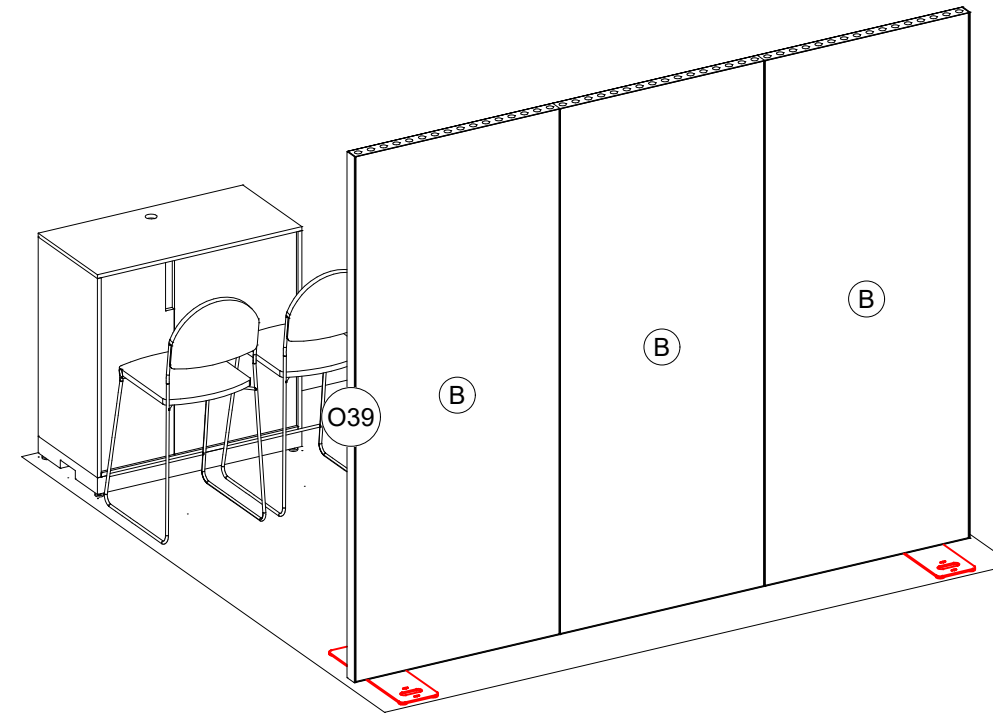

3D VIEW - 1

3D VIEW - 2

LESS THAN 30 DAYS OUT

MORE THAN 30 DAYS OUT

FRONT ELEVATION
Scale: 3/8" = 1'-0"

PLAN VIEW
Scale: 3/8" = 1'-0"

STRUCTURE VIEW

**ELECTRICAL LAYOUT
UTILITIES LEGEND**

PIECE COUNT FOR 1 UNIT

Pull List

I.D.	Qty	Type	Size	Area (SqFt)	Part Number	Description	Material	Color	Notes	Low Inv.	Weight
	3	FLEX Frame-Straight	39-1/16" x 95-3/16" (39.062" x 95.188")		60400043	Straight Frame 16 Hole x 39 Hole	Aluminum	Silver	SF16390001		54.18
BM	2	FLEX Acc-Base Plate	7-5/16" x 24-7/16" x 0-7/16"		60440082	BASE PLATE MEDIUM	Steel	Silver			25.12
C1	4	FLEX Part-Connector	Standard		60440043	MANUAL CLAMP CONNECTOR	Aluminum	Silver	CO90120250132POM		1.48
C10	2	FLEX Part-Connector	Standard		60440047	MANUAL M8 PIN CONNECTOR	Aluminum	Silver	CO90120480066MKII		0.44
B	3	Flex Insert	38-3/4" x 94-15/16" (38.75" x 94.938")	25.5	60160051	PVC INFILL FOR STRAIGHT FRAME 16 HOLE X 39 HOLE	PVC 3MM	White	w/ Female Velcro		25.68
O39	2	Overlay Panel	2-7/16" x 95-3/16"	1.6	<<CUSTOM>>	Cover Profile 39 Hole	PVC 3MM	White			
C	1	Flex Graphic Fabric	117-3/16" x 95-3/16" (117.188" x 95.188")	77.5	<<CUSTOM>>	Flex Fabric - Graphic	Default Fabric	Graphic			
	2	Barstool	22" x 18" x 46"		<<CUSTOM>>	Black Diamond Stool	Fabric	Gray			
	1	Furniture	11-1/4" x 8-7/8" x 15-7/8"		<<CUSTOM>>	Corrugated Wastebasket	Cardboard	Brown			
	1	MBS Cabinet	39-1/16" x 19-1/2" x 39-1/16"		60200004	MBS CABINET UNIT 1M X 1/2M X 1M	Laminate	White			
A	1	MBS Cabinet Graphic	38-1/8" x 35-3/4"	9.5	<<CUSTOM>>	MBS CABINET GRAPHIC 38.125" X 35.75"	PVC 3MM	Graphic			
	1	MBS Cabinet Insert - INV	38-1/8" x 35-3/4"		60200073	MBS PVC PANEL - WHITE - 38.125" X 35.75"	PVC 3MM	White	For EIS inventory tracking		
	1	MBS Countertop	39-1/16" x 19-1/2" x 0-11/16"		60200032	MBS TOP - STANDARD 1M X 1/2M X 3/4"	Starboard 3/4	White			
			Total Area:	114.10						Total Weight:	106.90