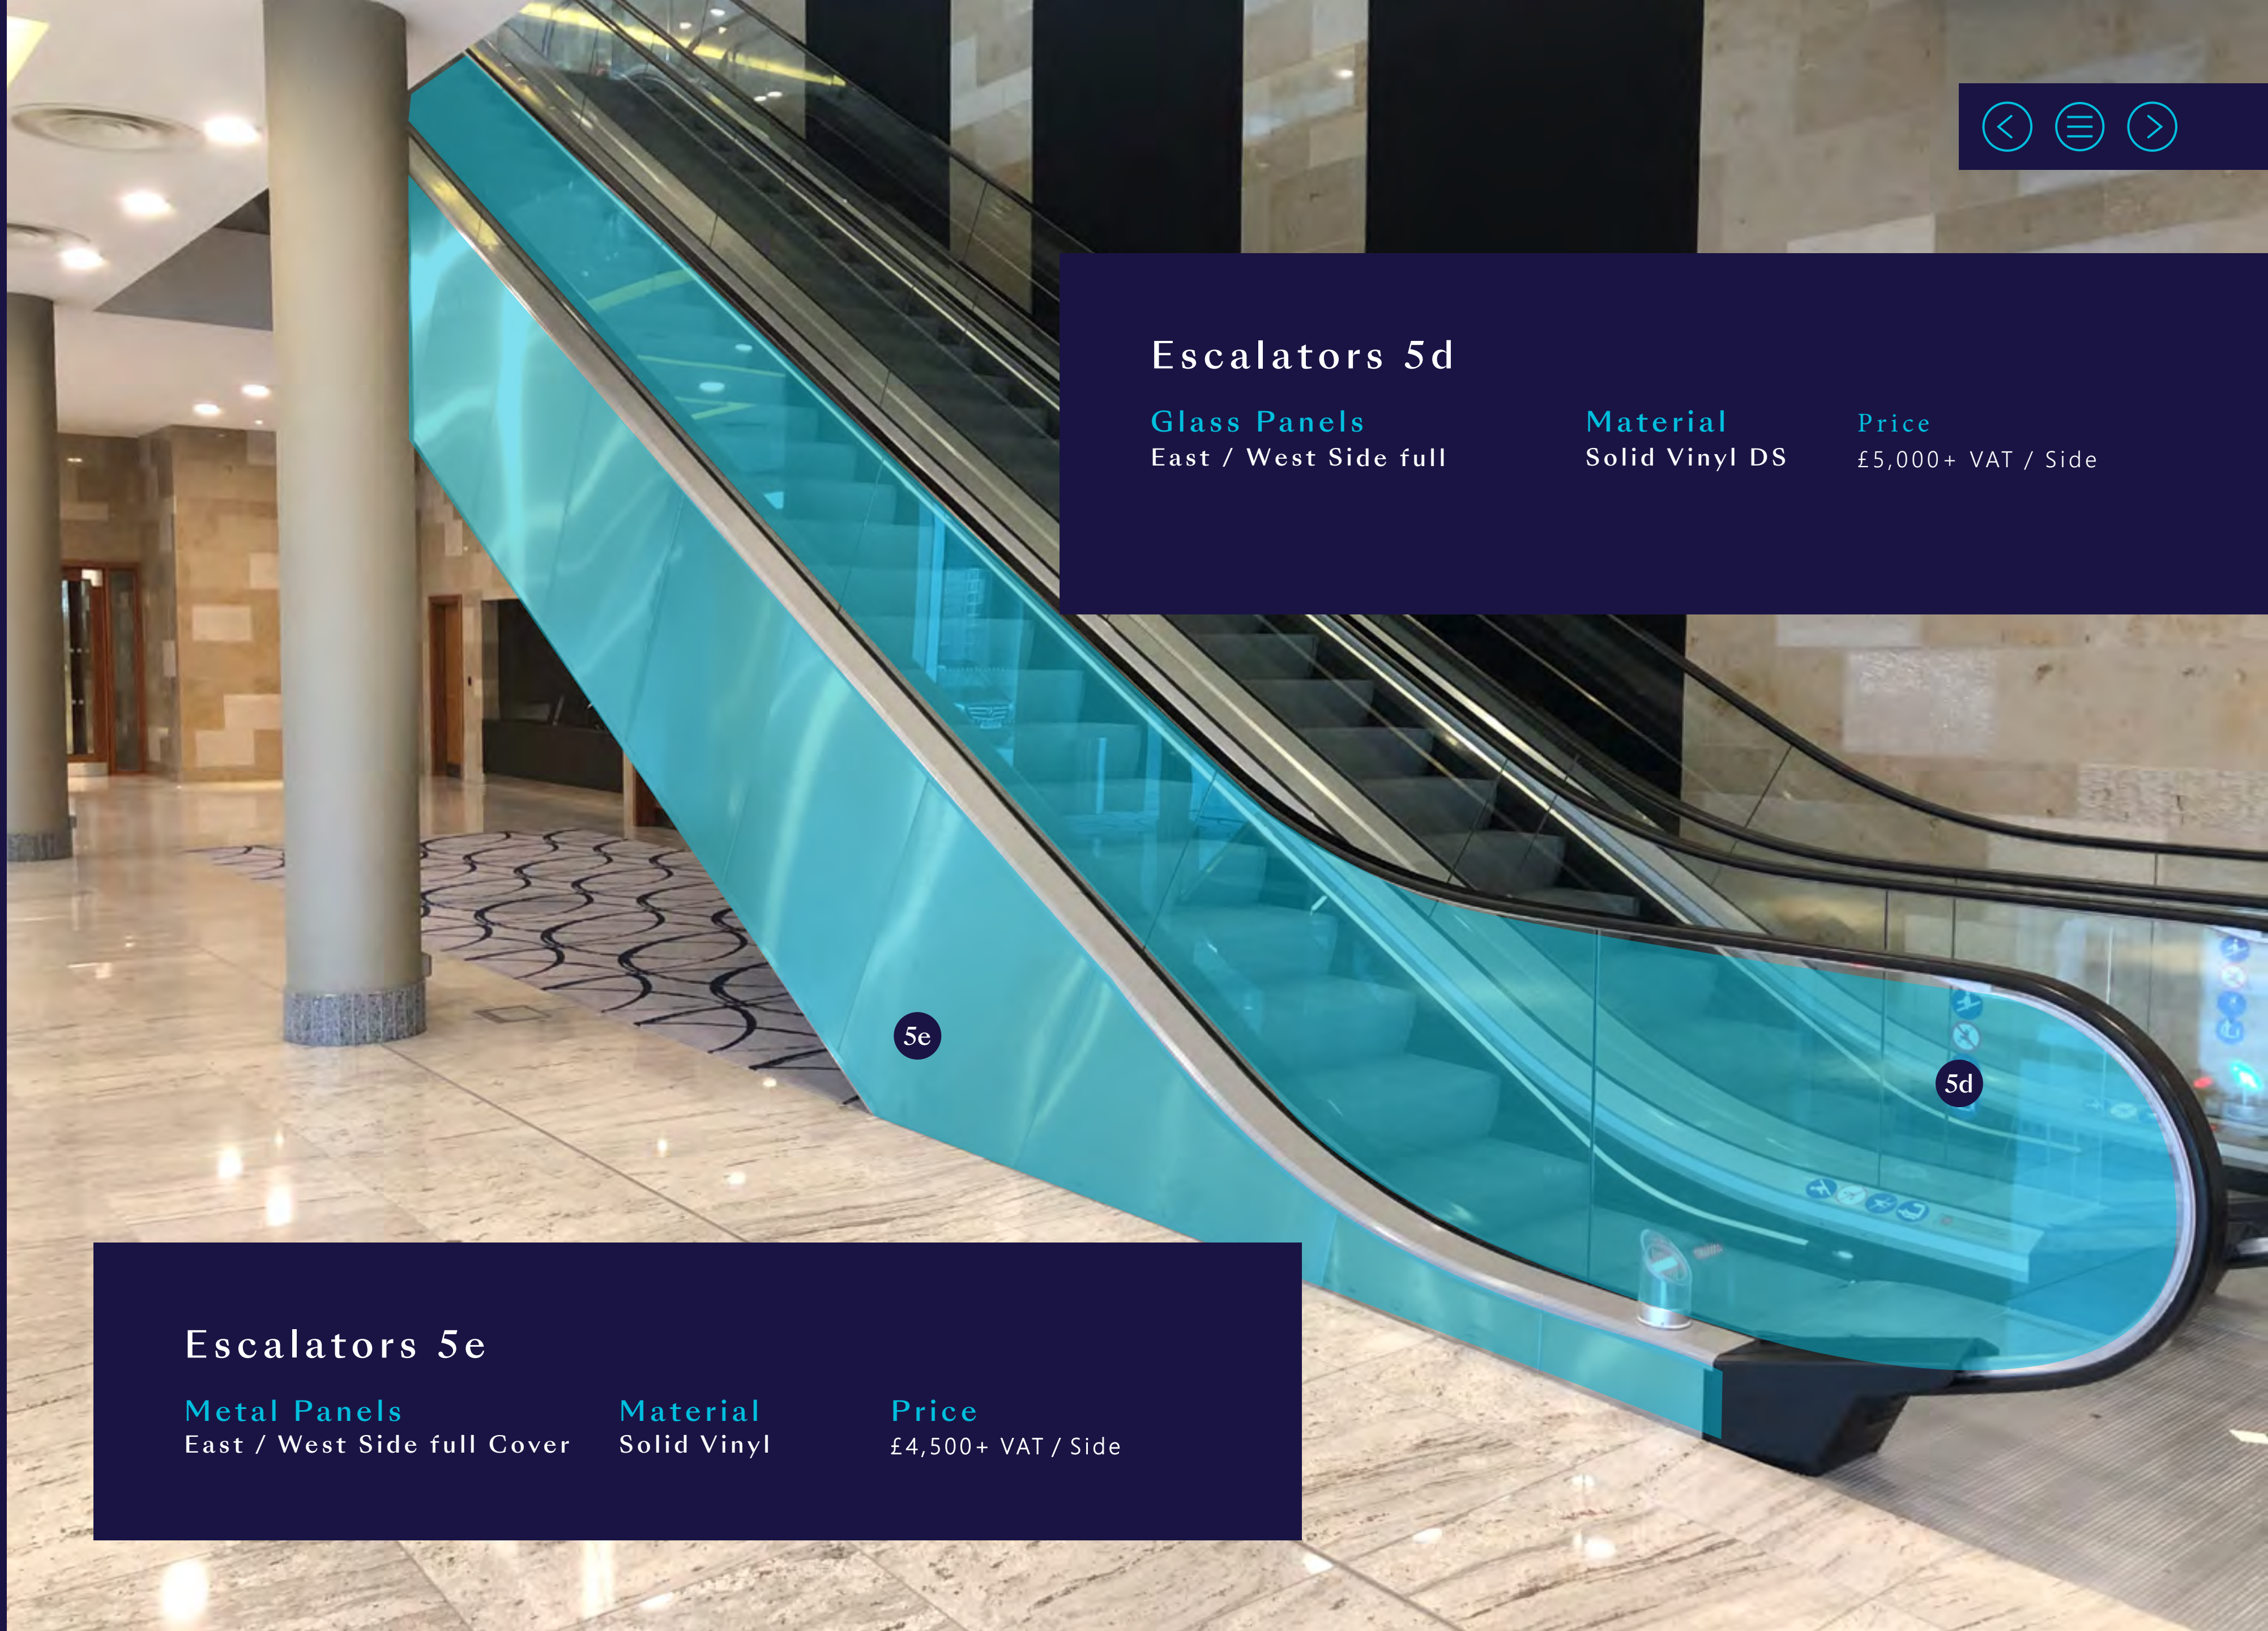

Branding Options >

 INTERCONTINENTAL®
LONDON – THE O2

 FinovateEurope

 encore

*All Pricing Excludes Delivery and Installation. Print ready Artwork Required 10 days prior to Install.

Entrance Area

- 1 Floorplans
- 2 Outside Area
- 3 Entrance
- 4 Ground Floor
- 5 Stairs / Escalators
- 6 1st Floor
- 7 Ballustrades
- 8 Pillars
- 9 Lifts
- 10 Signage

Main Entrance 3a

Panel	£22,500
1 - 30	+ VAT

Escalators

- 1 Floorplans
- 2 Outside Area
- 3 Entrance
- 4 Ground Floor
- 5 Stairs / Escalators**
- 6 1st Floor
- 7 Ballustrades
- 8 Pillars
- 9 Lifts
- 10 Signage