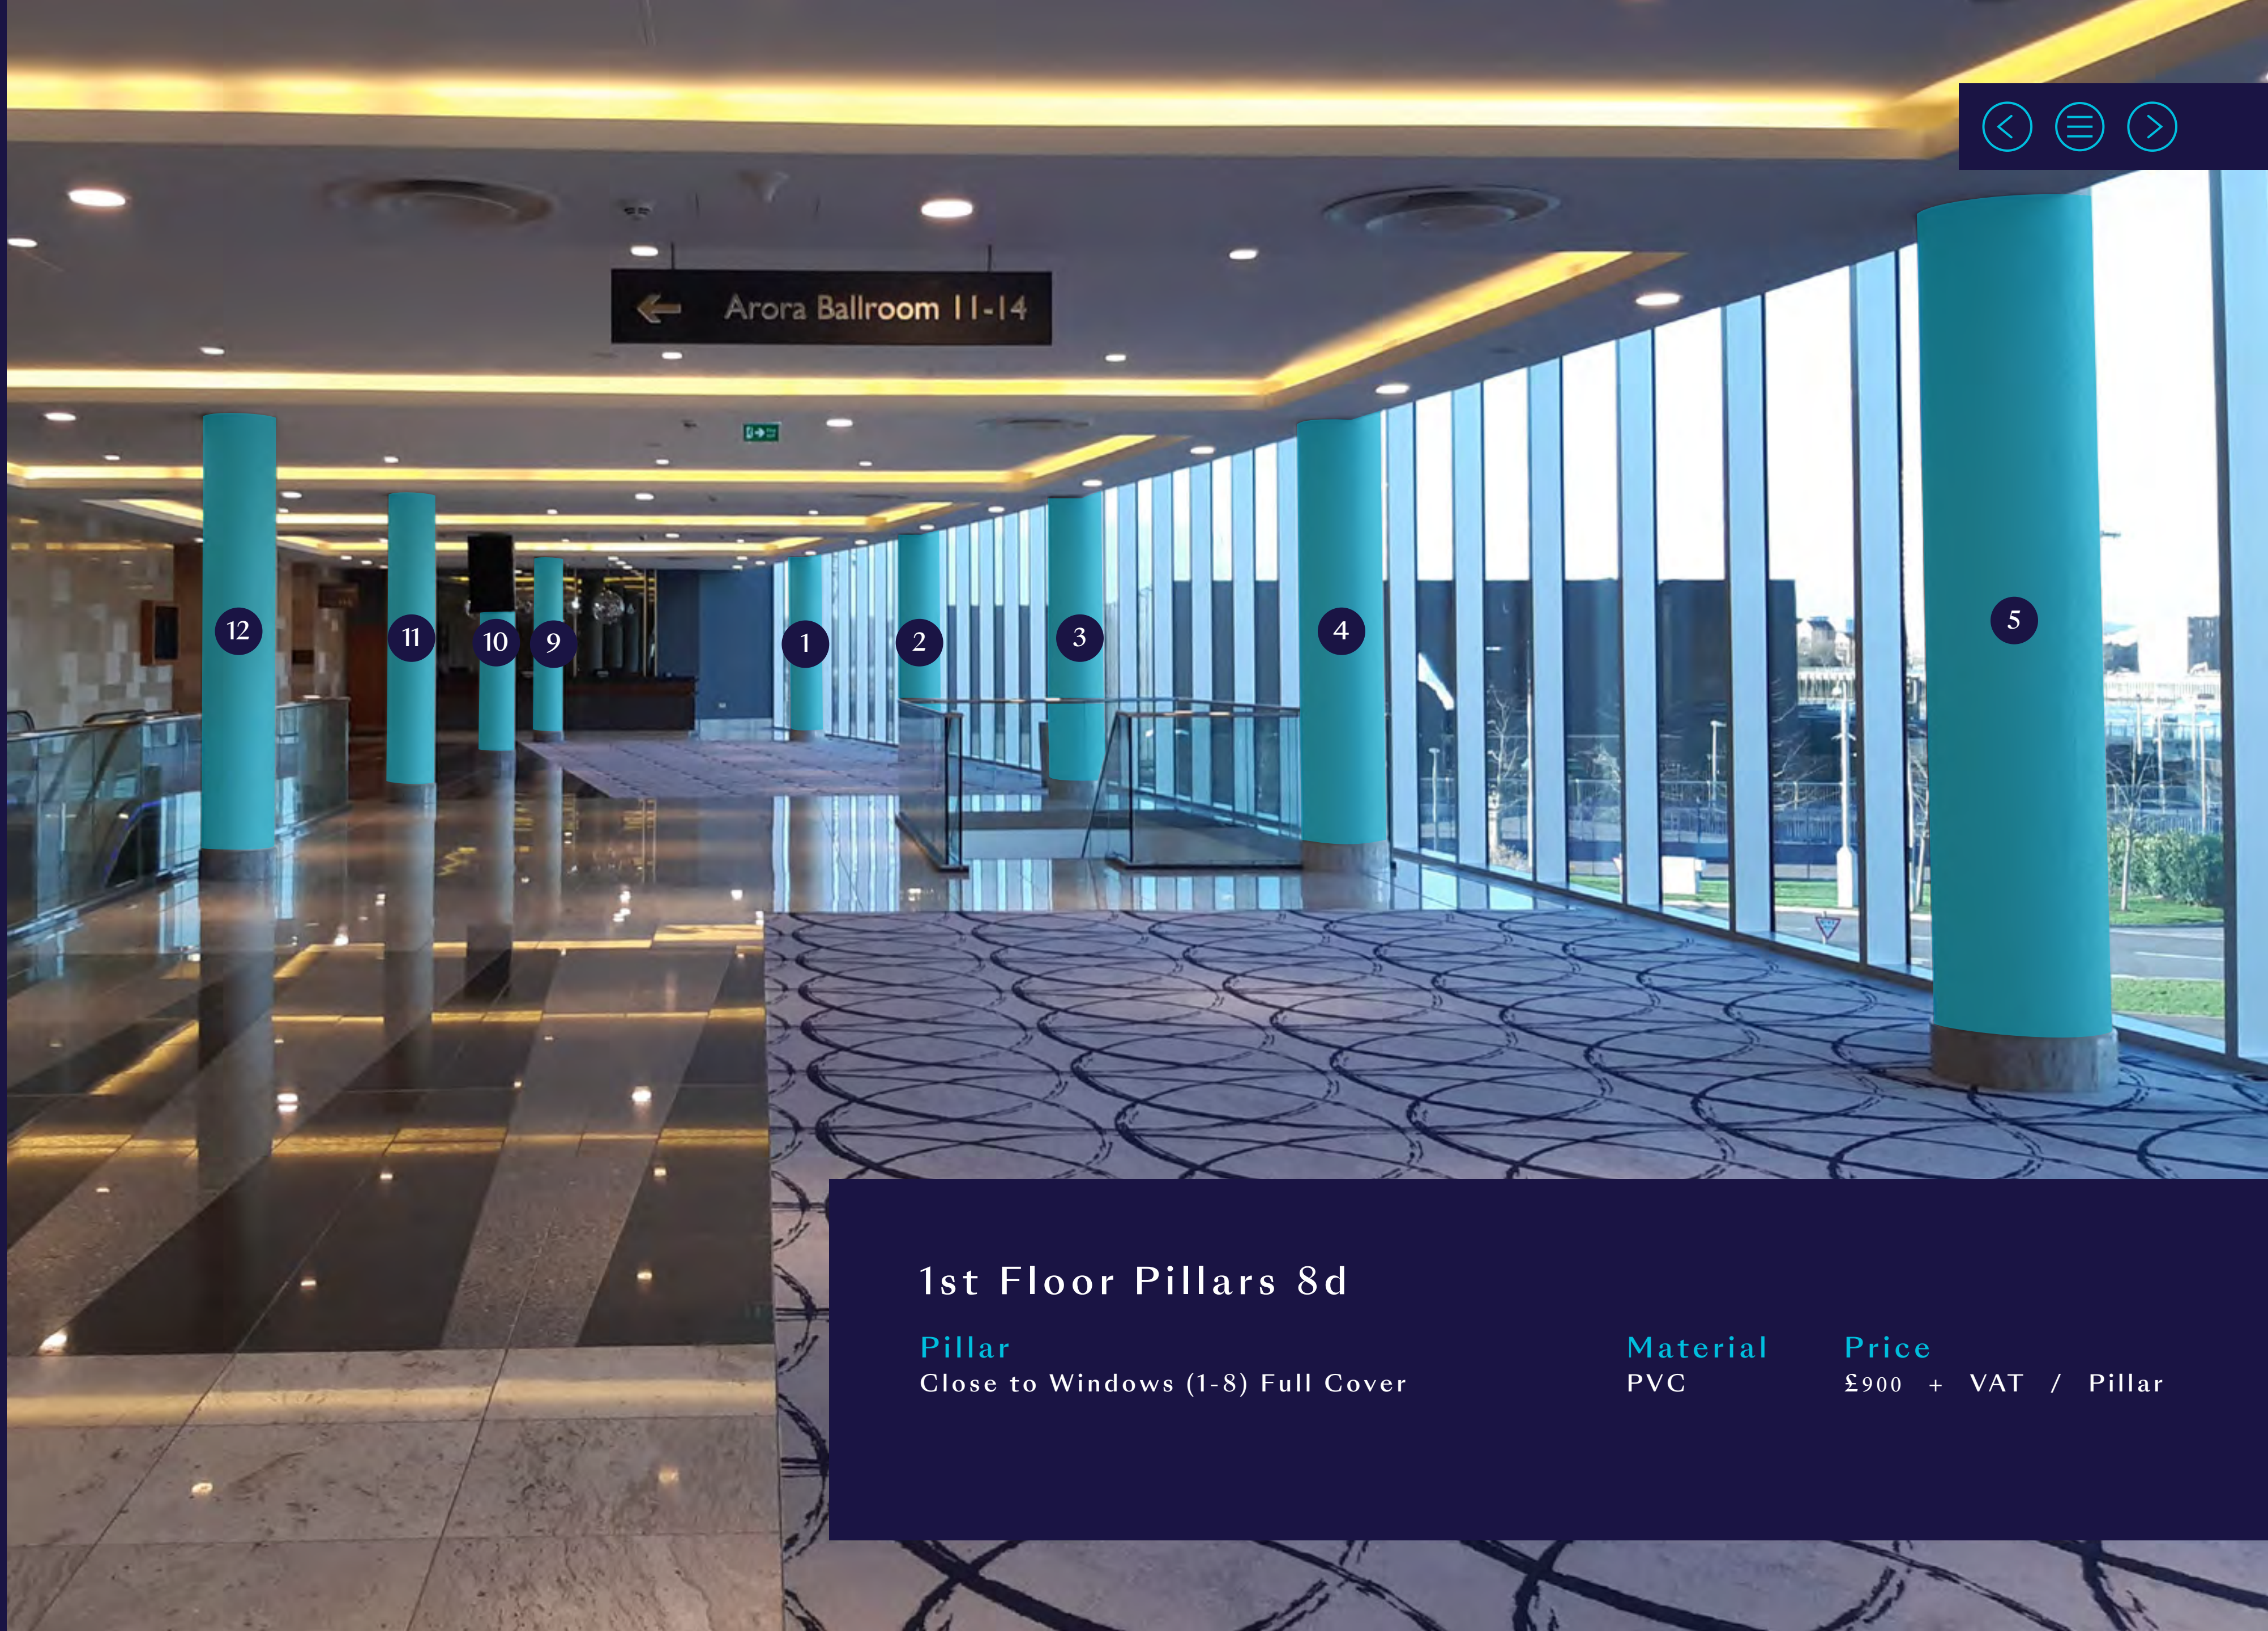

Pillars - 1st Floor

- 1 Floorplans
- 2 Outside Area
- 3 Entrance
- 4 Ground Floor
- 5 Stairs / Escalators
- 6 1st Floor
- 7 Ballustrades
- 8 Pillars
- 9 Lifts
- 10 Signage

1st Floor Pillars 8d

Pillar Close to Windows (1-8) Full Cover	Material PVC	Price £900 + VAT / Pillar