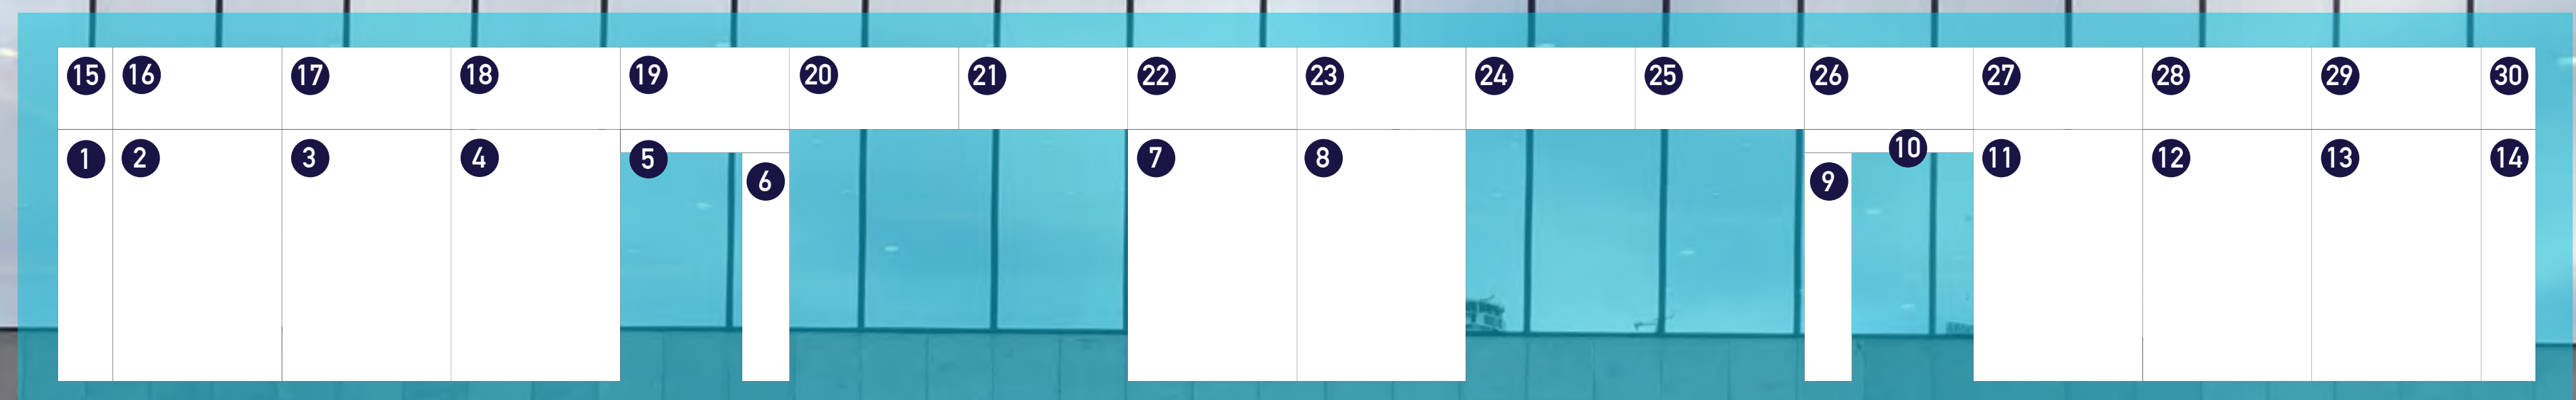

Branding Options >

 INTERCONTINENTAL®
LONDON – THE O2

 FinovateEurope

 encore

*All Pricing Excludes Delivery and Installation. Print ready Artwork Required 10 days prior to Install.

Entrance Area

- 1 Floorplans
- 2 Outside Area
- 3 Entrance
- 4 Ground Floor
- 5 Stairs / Escalators
- 6 1st Floor
- 7 Ballustrades
- 8 Pillars
- 9 Lifts
- 10 Signage

Main Entrance 3a

Panel	£22,500
1 - 30	+ VAT

Escalators

- 1 Floorplans
- 2 Outside Area
- 3 Entrance
- 4 Ground Floor
- 5 Stairs / Escalators**
- 6 1st Floor
- 7 Ballustrades
- 8 Pillars
- 9 Lifts
- 10 Signage