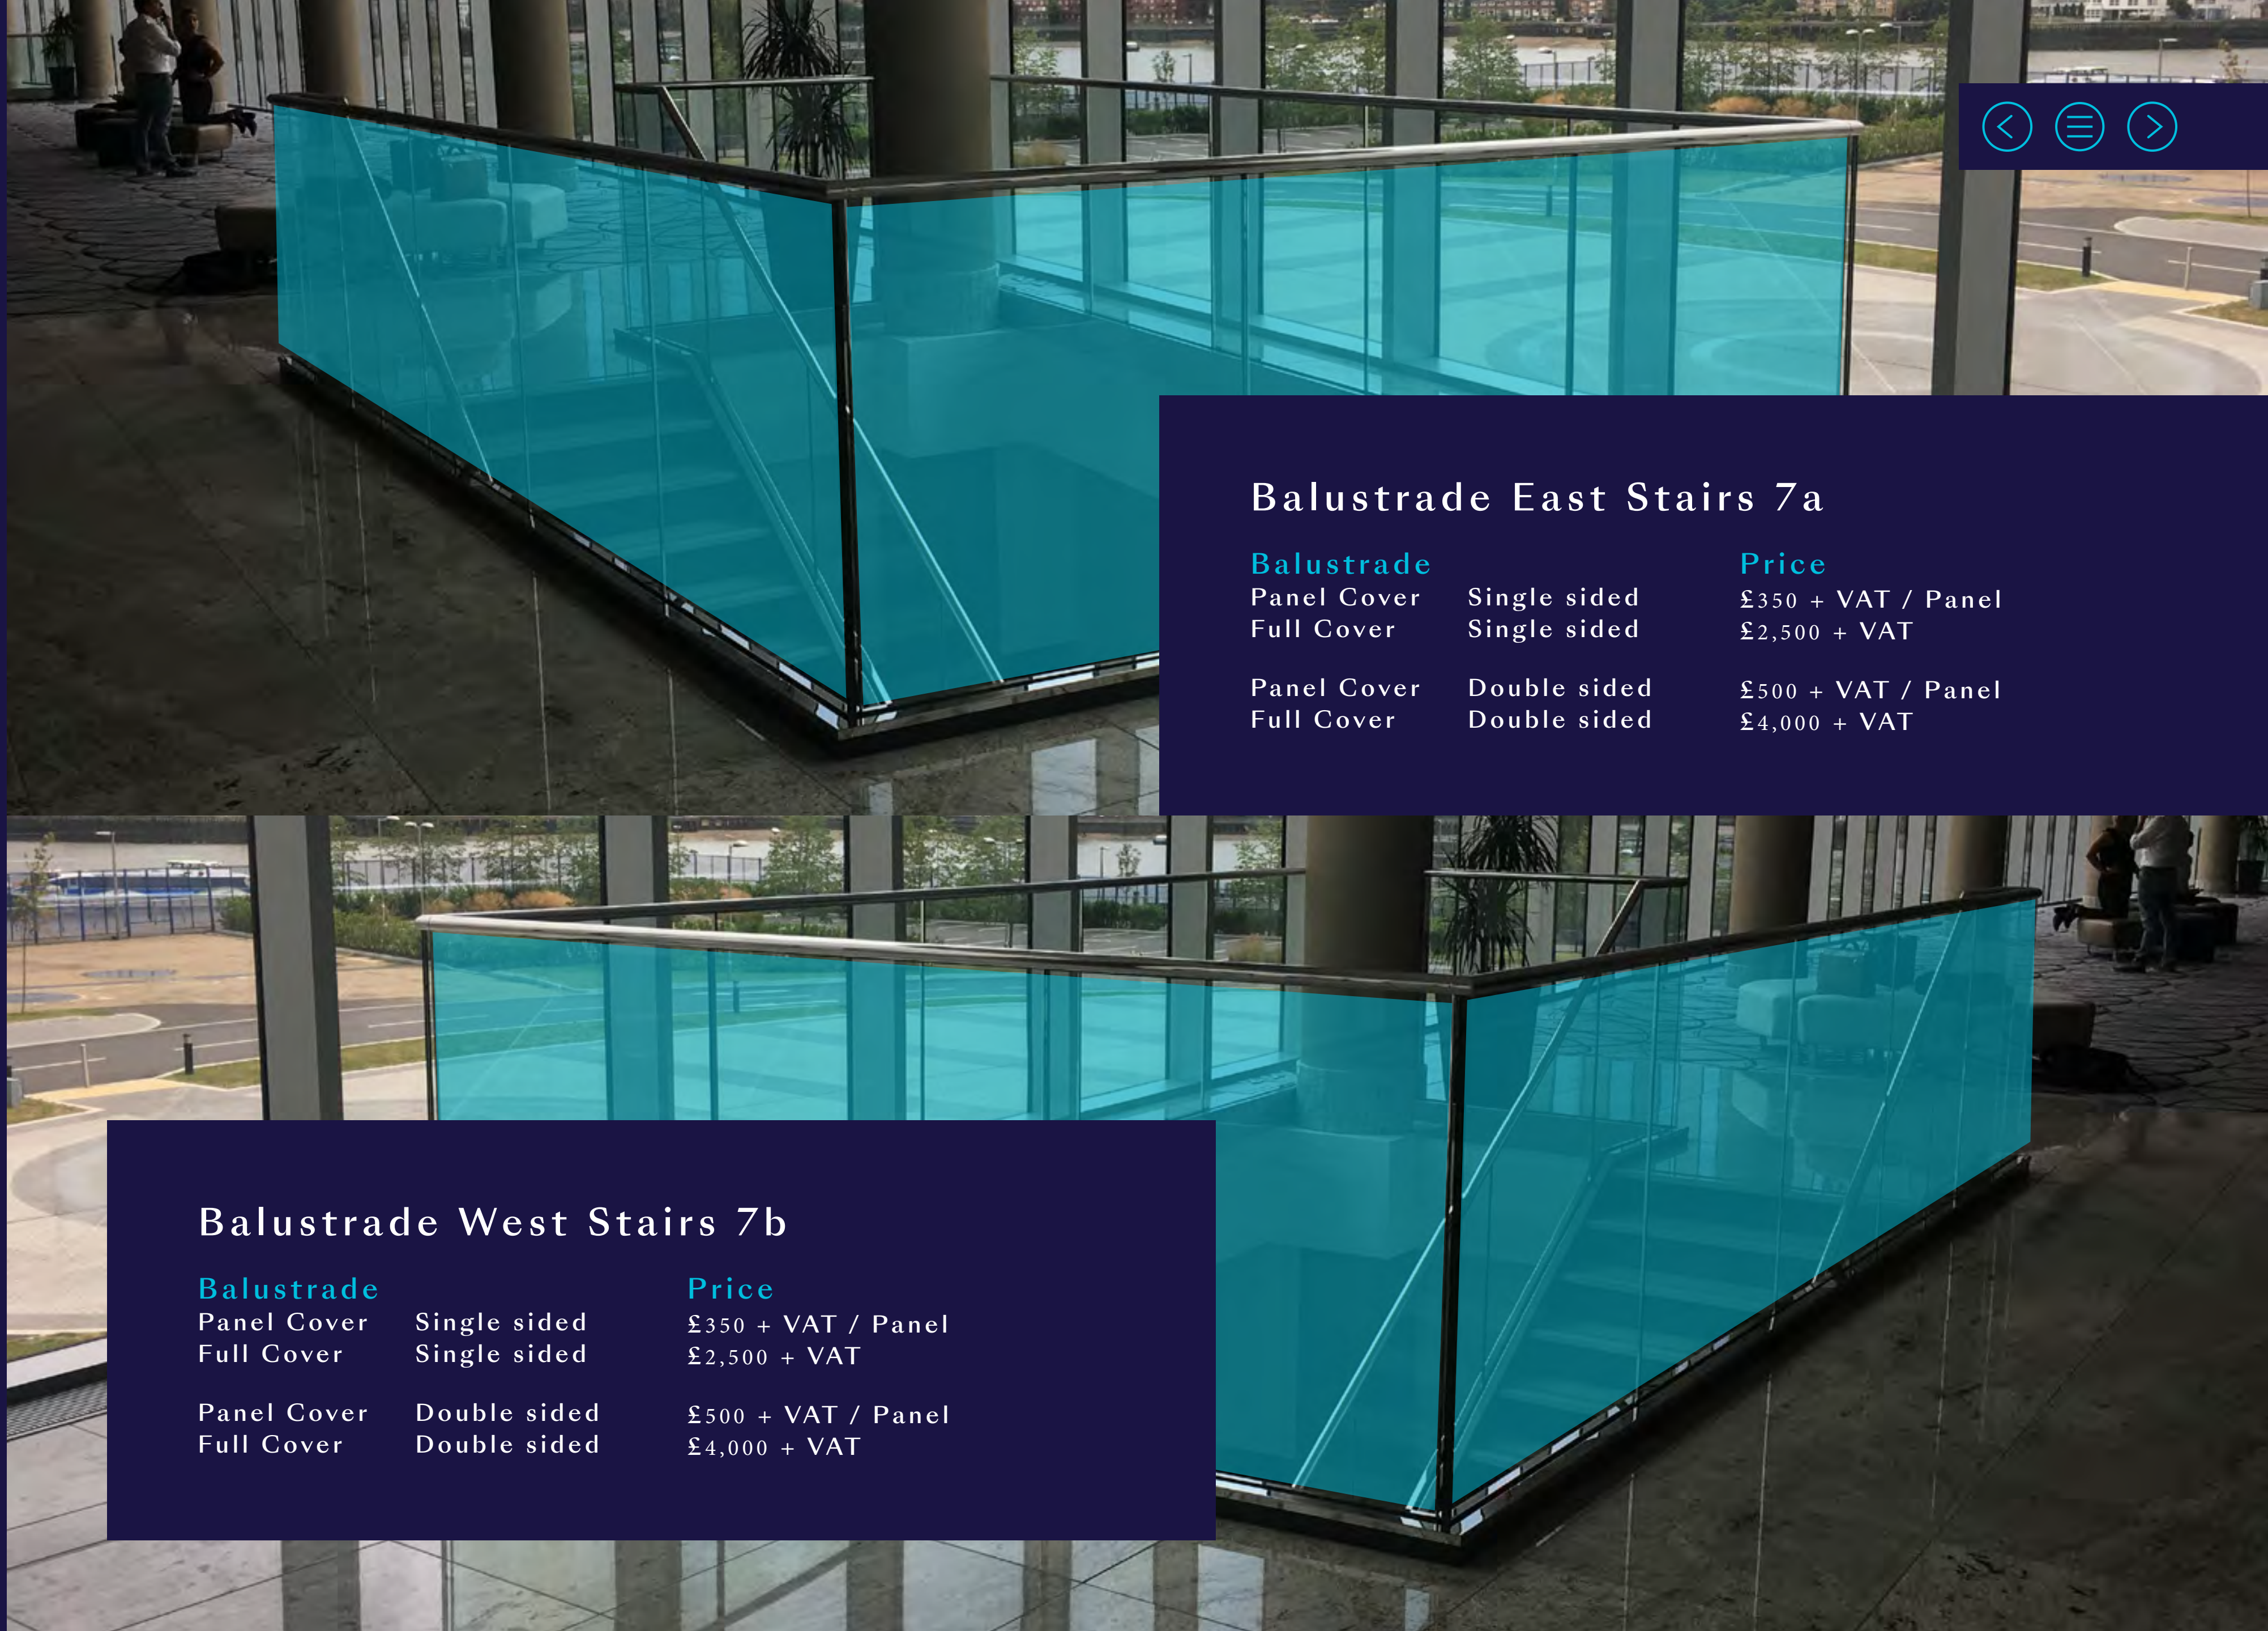

Escalators 5d

Glass Panels
East / West Side full

Material
Solid Vinyl DS

Price
£5,000+ VAT / Side

Escalators 5e

Metal Panels
East / West Side full Cover

Material
Solid Vinyl

Price
£4,500+ VAT / Side

Balustrades

- 1 Floorplans
- 2 Outside Area
- 3 Entrance
- 4 Ground Floor
- 5 Stairs / Escalators
- 6 1st Floor
- 7 **Balustrades**
- 8 Pillars
- 9 Lifts
- 10 Signage

Balustrade East Stairs 7a

Balustrade		Price
Panel Cover	Single sided	£350 + VAT / Panel
Full Cover	Single sided	£2,500 + VAT
Panel Cover	Double sided	£500 + VAT / Panel
Full Cover	Double sided	£4,000 + VAT

Balustrade West Stairs 7b

Balustrade		Price
Panel Cover	Single sided	£350 + VAT / Panel
Full Cover	Single sided	£2,500 + VAT
Panel Cover	Double sided	£500 + VAT / Panel
Full Cover	Double sided	£4,000 + VAT

Balustrades

- 1 Floorplans
- 2 Outside Area
- 3 Entrance
- 4 Ground Floor
- 5 Stairs / Escalators
- 6 1st Floor
- 7 Ballustrades**
- 8 Pillars
- 9 Lifts
- 10 Signage

East Escalator 7c

Balustrade		Price
Panel Cover	Single sided	£350 + VAT / Panel
Full Cover	Single sided	£4,000 + VAT
Panel Cover	Double sided	£500 + VAT / Panel
Full Cover	Double sided	£7,000 + VAT