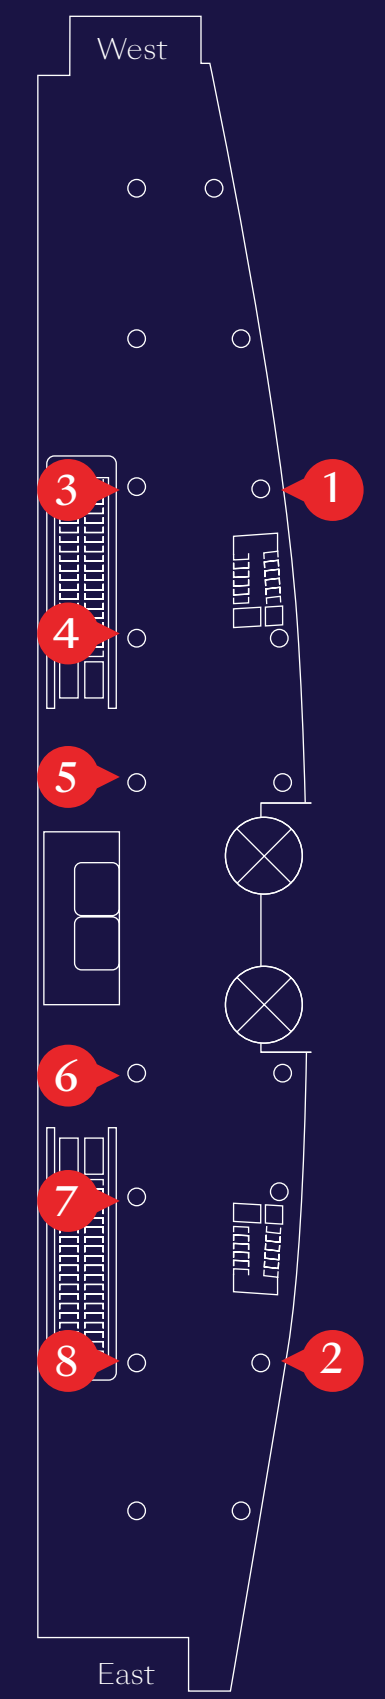

Pillars - Ground Floor

- 1 Floorplans
- 2 Outside Area
- 3 Entrance
- 4 Ground Floor
- 5 Stairs / Escalators
- 6 1st Floor
- 7 Ballustrades
- 8 Pillars
- 9 Lifts
- 10 Signage