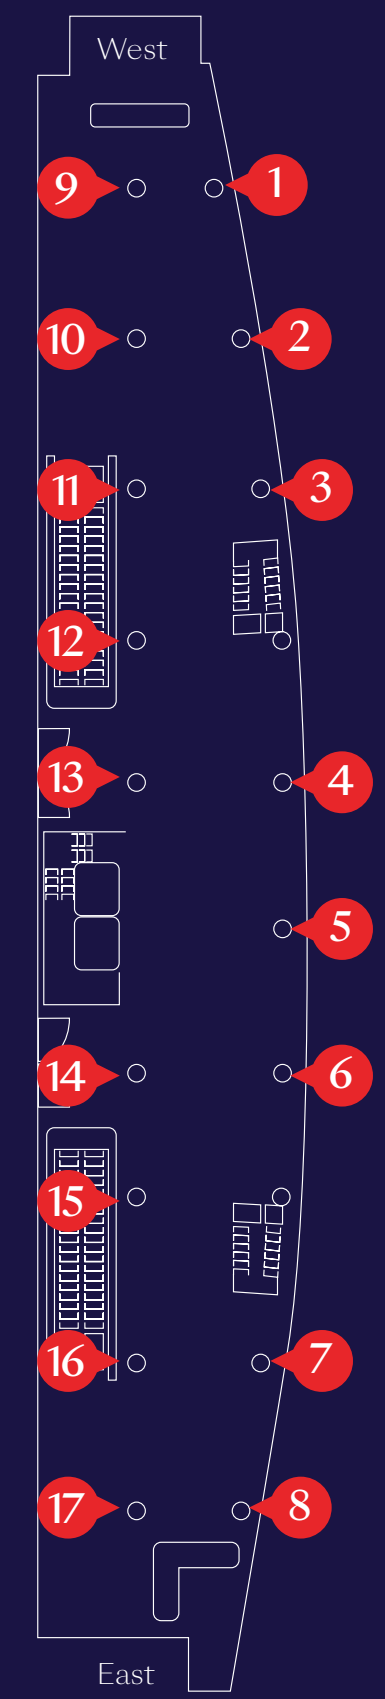

Pillars - 1st Floor

- 1 Floorplans
- 2 Outside Area
- 3 Entrance
- 4 Ground Floor
- 5 Stairs / Escalators
- 6 1st Floor
- 7 Ballustrades
- 8 Pillars
- 9 Lifts
- 10 Signage