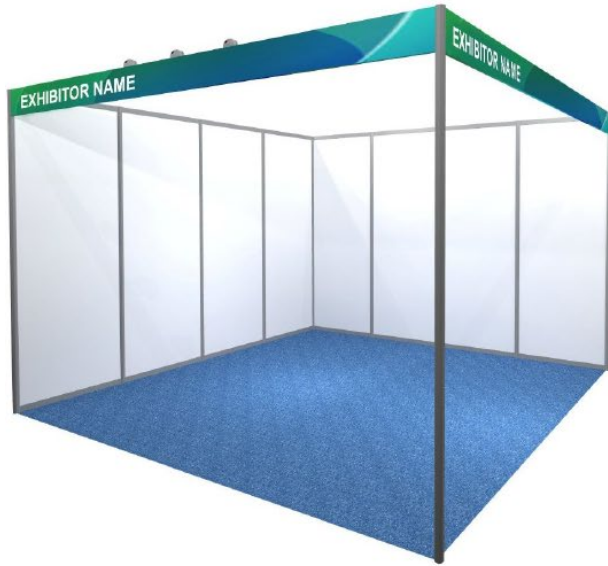

Shell Stand Package

Examples only

What's included:

2x CHAIR PISA

SEATING TABLE
TROMPET Ø80

WASTE BIN

1) Structure:

- 2.50MH white walls (*aisles booths will get 2 walls unless specified otherwise*)

- White Fascia (20cm) with Company name displayed in black text (*can be personalised for a fee on the webshop*)
- Sustainable Carpet (*Grey – can be changed*)
- Overnight Cleaning

2) Furniture:

- 2 x chairs
- 1 x table
- 1 x waste bin

Additional Options*

Example of shell scheme with 20cm high fully personalised fascia

Example of shell scheme with 20cm fascia, 1 sqm lockable storage and printed panels

Example of Aluvision stand with graphics (seamless textile print) and 1 sqm storage