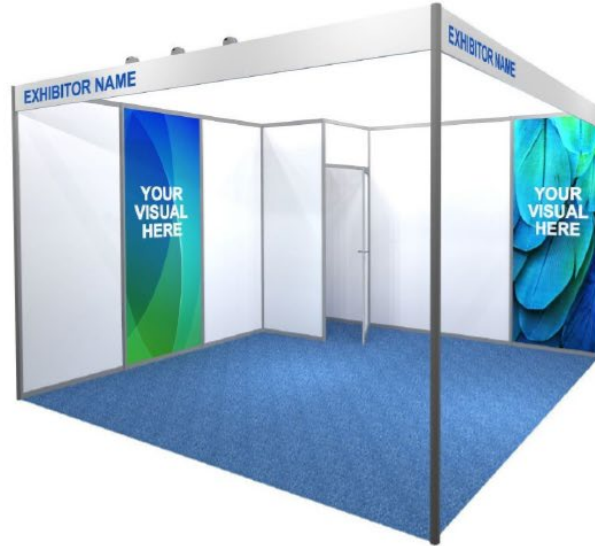

Additional Options*

Example of shell scheme with 20cm high fully personalised fascia

Example of shell scheme with 20cm fascia, 1 sqm lockable storage and printed panels

Example of Aluvision stand with graphics (seamless textile print) and 1 sqm storage