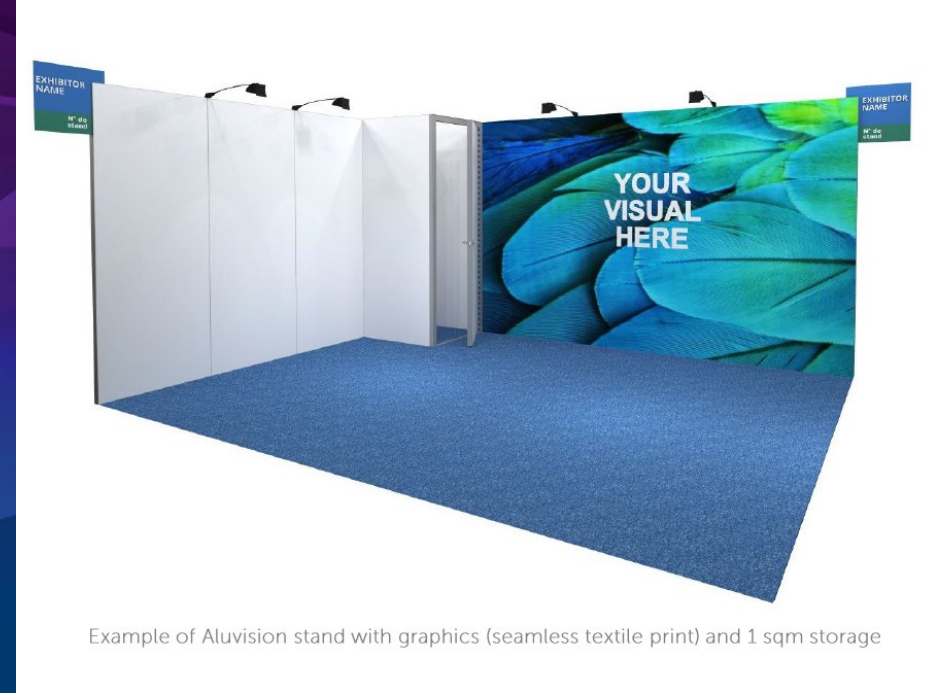

Additional Options*

Example of shell scheme with 20cm high fully personalised fascia

Example of shell scheme with 20cm fascia, 1 sqm lockable storage and printed panels

Example of Aluvision stand with graphics (seamless textile print) and 1 sqm storage