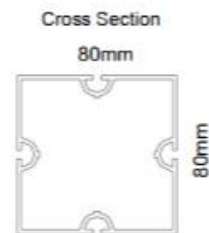

80x80 Shell Scheme

The 80x80 Square Profile Shell Scheme by Creative Live provides a fabulous finish, clean lines and the opportunity to upgrade your stand in cost effective ways.

Our 80x80 Shell Scheme is a modular stand system, constructed using poles and panels and can be built to any size and configuration. The shell scheme will include walls, fascia, nameboard and carpet.

The specification of the shell scheme is as shown.

Please be aware that the system **has a minimal ceiling grid**. We will place limited ceiling beams on stands which lighting can be attached to in the normal way but advise that you contact us with exact requirements if placement is imperative to your display.