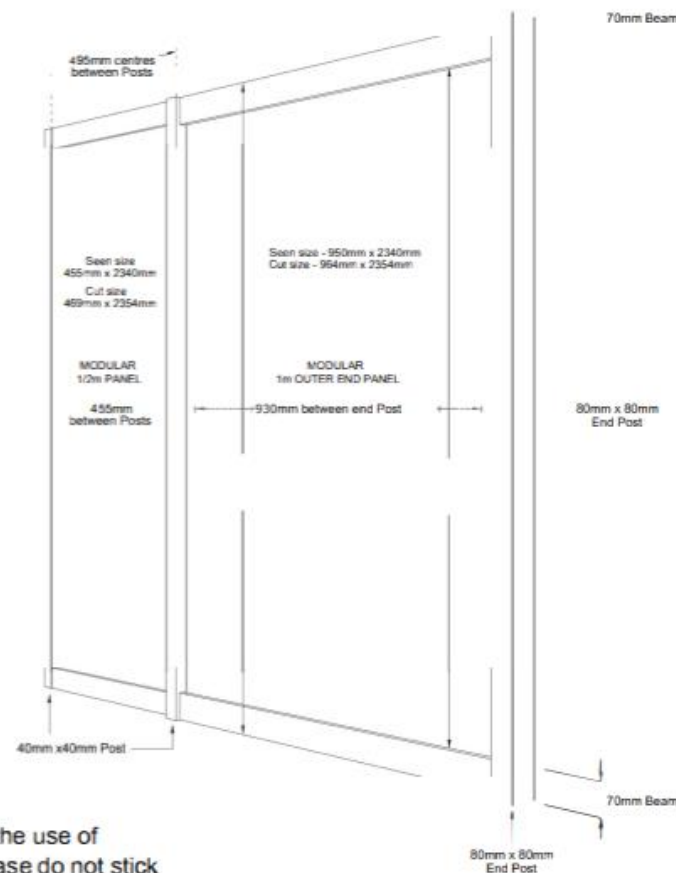

80x80 Shell Scheme

The 80x80 Square Profile Shell Scheme by Creative Live provides a fabulous finish, clean lines and the opportunity to upgrade your stand in cost effective ways.

Our 80x80 Shell Scheme is a modular stand system, constructed using poles and panels and can be built to any size and configuration. The shell scheme will include walls, fascia, nameboard and carpet.

The specification of the shell scheme is as shown.

Please be aware that the system **has a minimal ceiling grid**. We will place limited ceiling beams on stands which lighting can be attached to in the normal way but advise that you contact us with exact requirements if placement is imperative to your display.

If you wish to attach materials to your shell scheme such as posters, graphics and / or material we suggest the use of double-sided Velcro or double-sided sticky pads. These options do not damage the panels of the stand. Please do not stick anything to the metal work. **Any damage incurred will be charged for.**

If you are unsure of weight limits or have any other questions regarding the Shell Scheme or any of our other services, please do not hesitate to get in touch:

1-side open

2-sides open

3-sides open