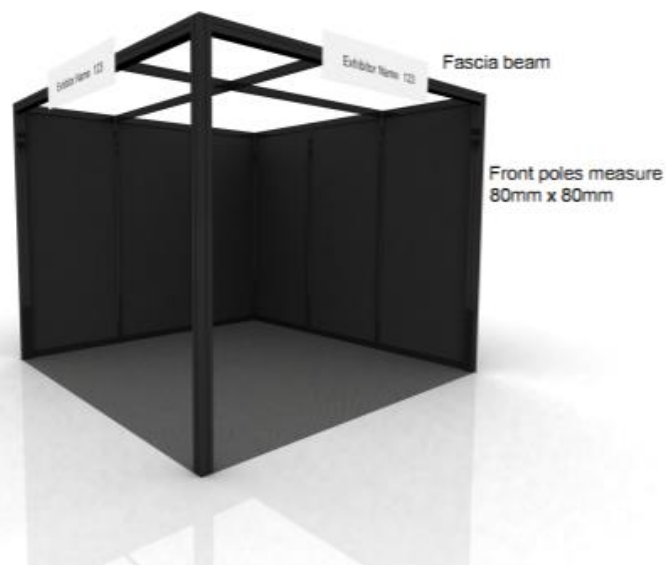

80x80 Shell Scheme

The 80x80 Square Profile Shell Scheme by Creative Live provides a fabulous finish, clean lines and the opportunity to upgrade your stand in cost effective ways.

Our 80x80 Shell Scheme is a modular stand system, constructed using poles and panels and can be built to any size and configuration. The shell scheme will include walls, fascia, nameboard and carpet.

The specification of the shell scheme is as shown.

Please be aware that the system **has a minimal ceiling grid**. We will place limited ceiling beams on stands which lighting can be attached to in the normal way but advise that you contact us with exact requirements if placement is imperative to your display.

If you wish to attach materials to your shell scheme such as posters, graphics and / or material we suggest the use of double-sided Velcro or double-sided sticky pads. These options do not damage the panels of the stand. Please do not stick anything to the metal work. **Any damage incurred will be charged for.**