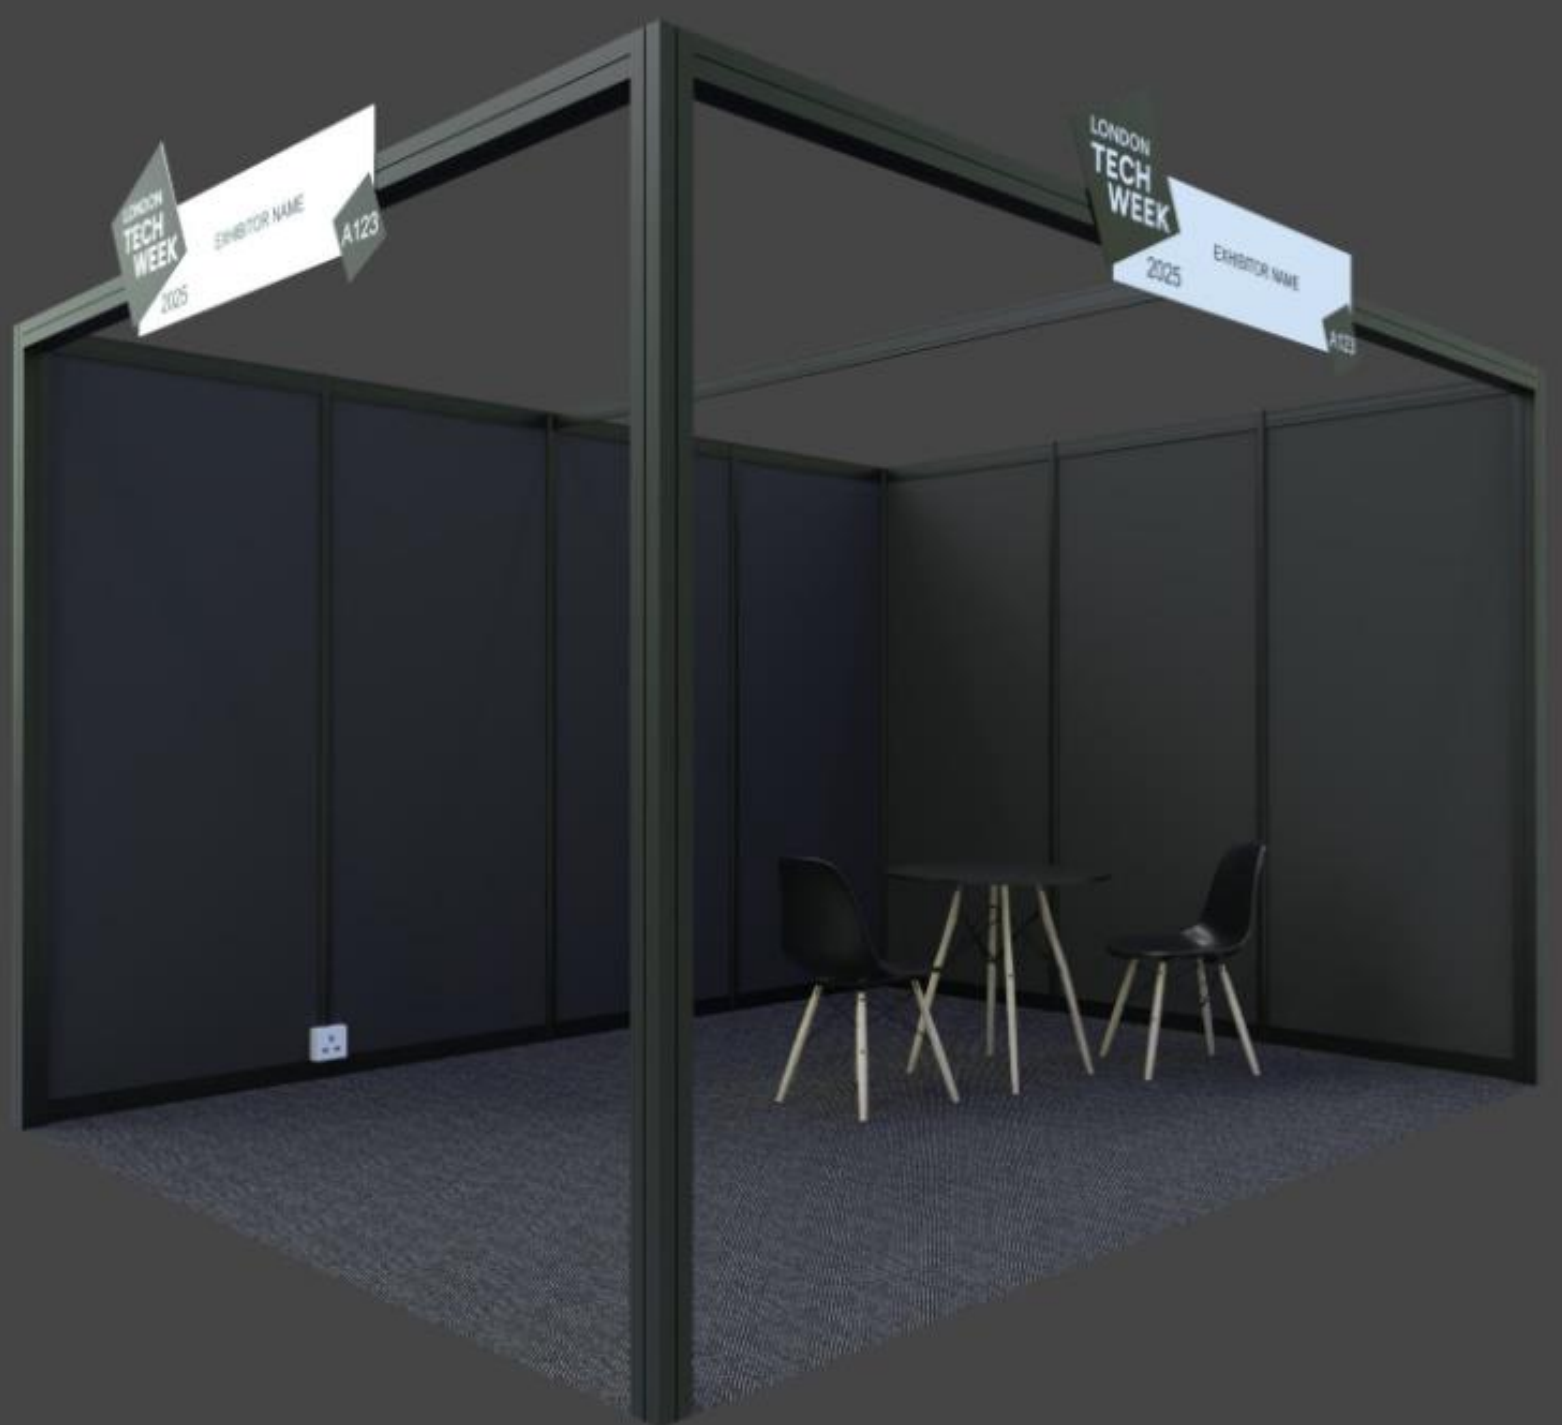

80x80 Shell Scheme

The 80x80 Square Profile Shell Scheme by Creative Live provides a fabulous finish, clean lines and the opportunity to upgrade your stand in cost effective ways.

Our 80x80 Shell Scheme is a modular stand system, constructed using poles and panels and can be built to any size and configuration. The shell scheme will include walls, fascia, nameboard and carpet.

The specification of the shell scheme is as shown.

Please be aware that the system **has a minimal ceiling grid**. We will place limited ceiling beams on stands which lighting can be attached to in the normal way but advise that you contact us with exact requirements if placement is imperative to your display.

If you wish to attach materials to your shell scheme such as posters, graphics and / or material we suggest the use of double-sided Velcro or double-sided sticky pads. These options do not damage the panels of the stand. Please do not stick anything to the metal work. **Any damage incurred will be charged for.**

If you are unsure of weight limits or have any other questions regarding the Shell Scheme or any of our other services, please do not hesitate to get in touch:

1-side open

2-sides open

3-sides open