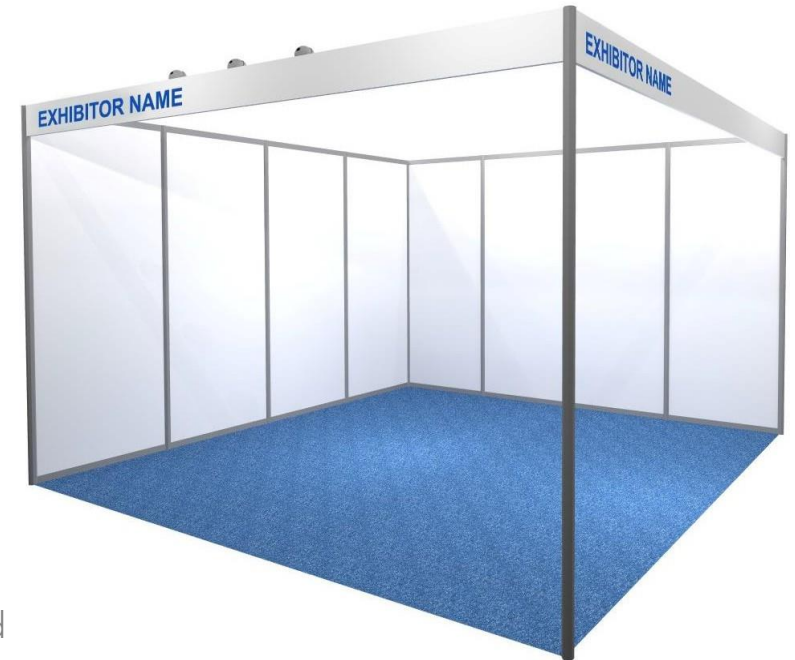

CLASSICAL SHELL SCHEME (20cm fascia)

ITEMS INCLUDED:

- Walls in 2m50 H system build
- White or black infill panels (color of choice)
- 20cm fascia with nameboard 20cm H over entire stand width
- Nameboard fully printed with logo on each open side (option to fully personalise)
- Sustainable Rewind® carpet with or without poly, color of choice
- LED spotlights on track (2 for 9sqm stand, 3 for 12sqm, 4 for 15sqm)
- Furniture package – see next slide
- 1kW power supply with an electrical cube with 3 plugs - extension leads are not provided

FURNITURE PACKAGE

2x CHAIR PISA

SEATING TABLE
TROMPET Ø80

WASTE BIN