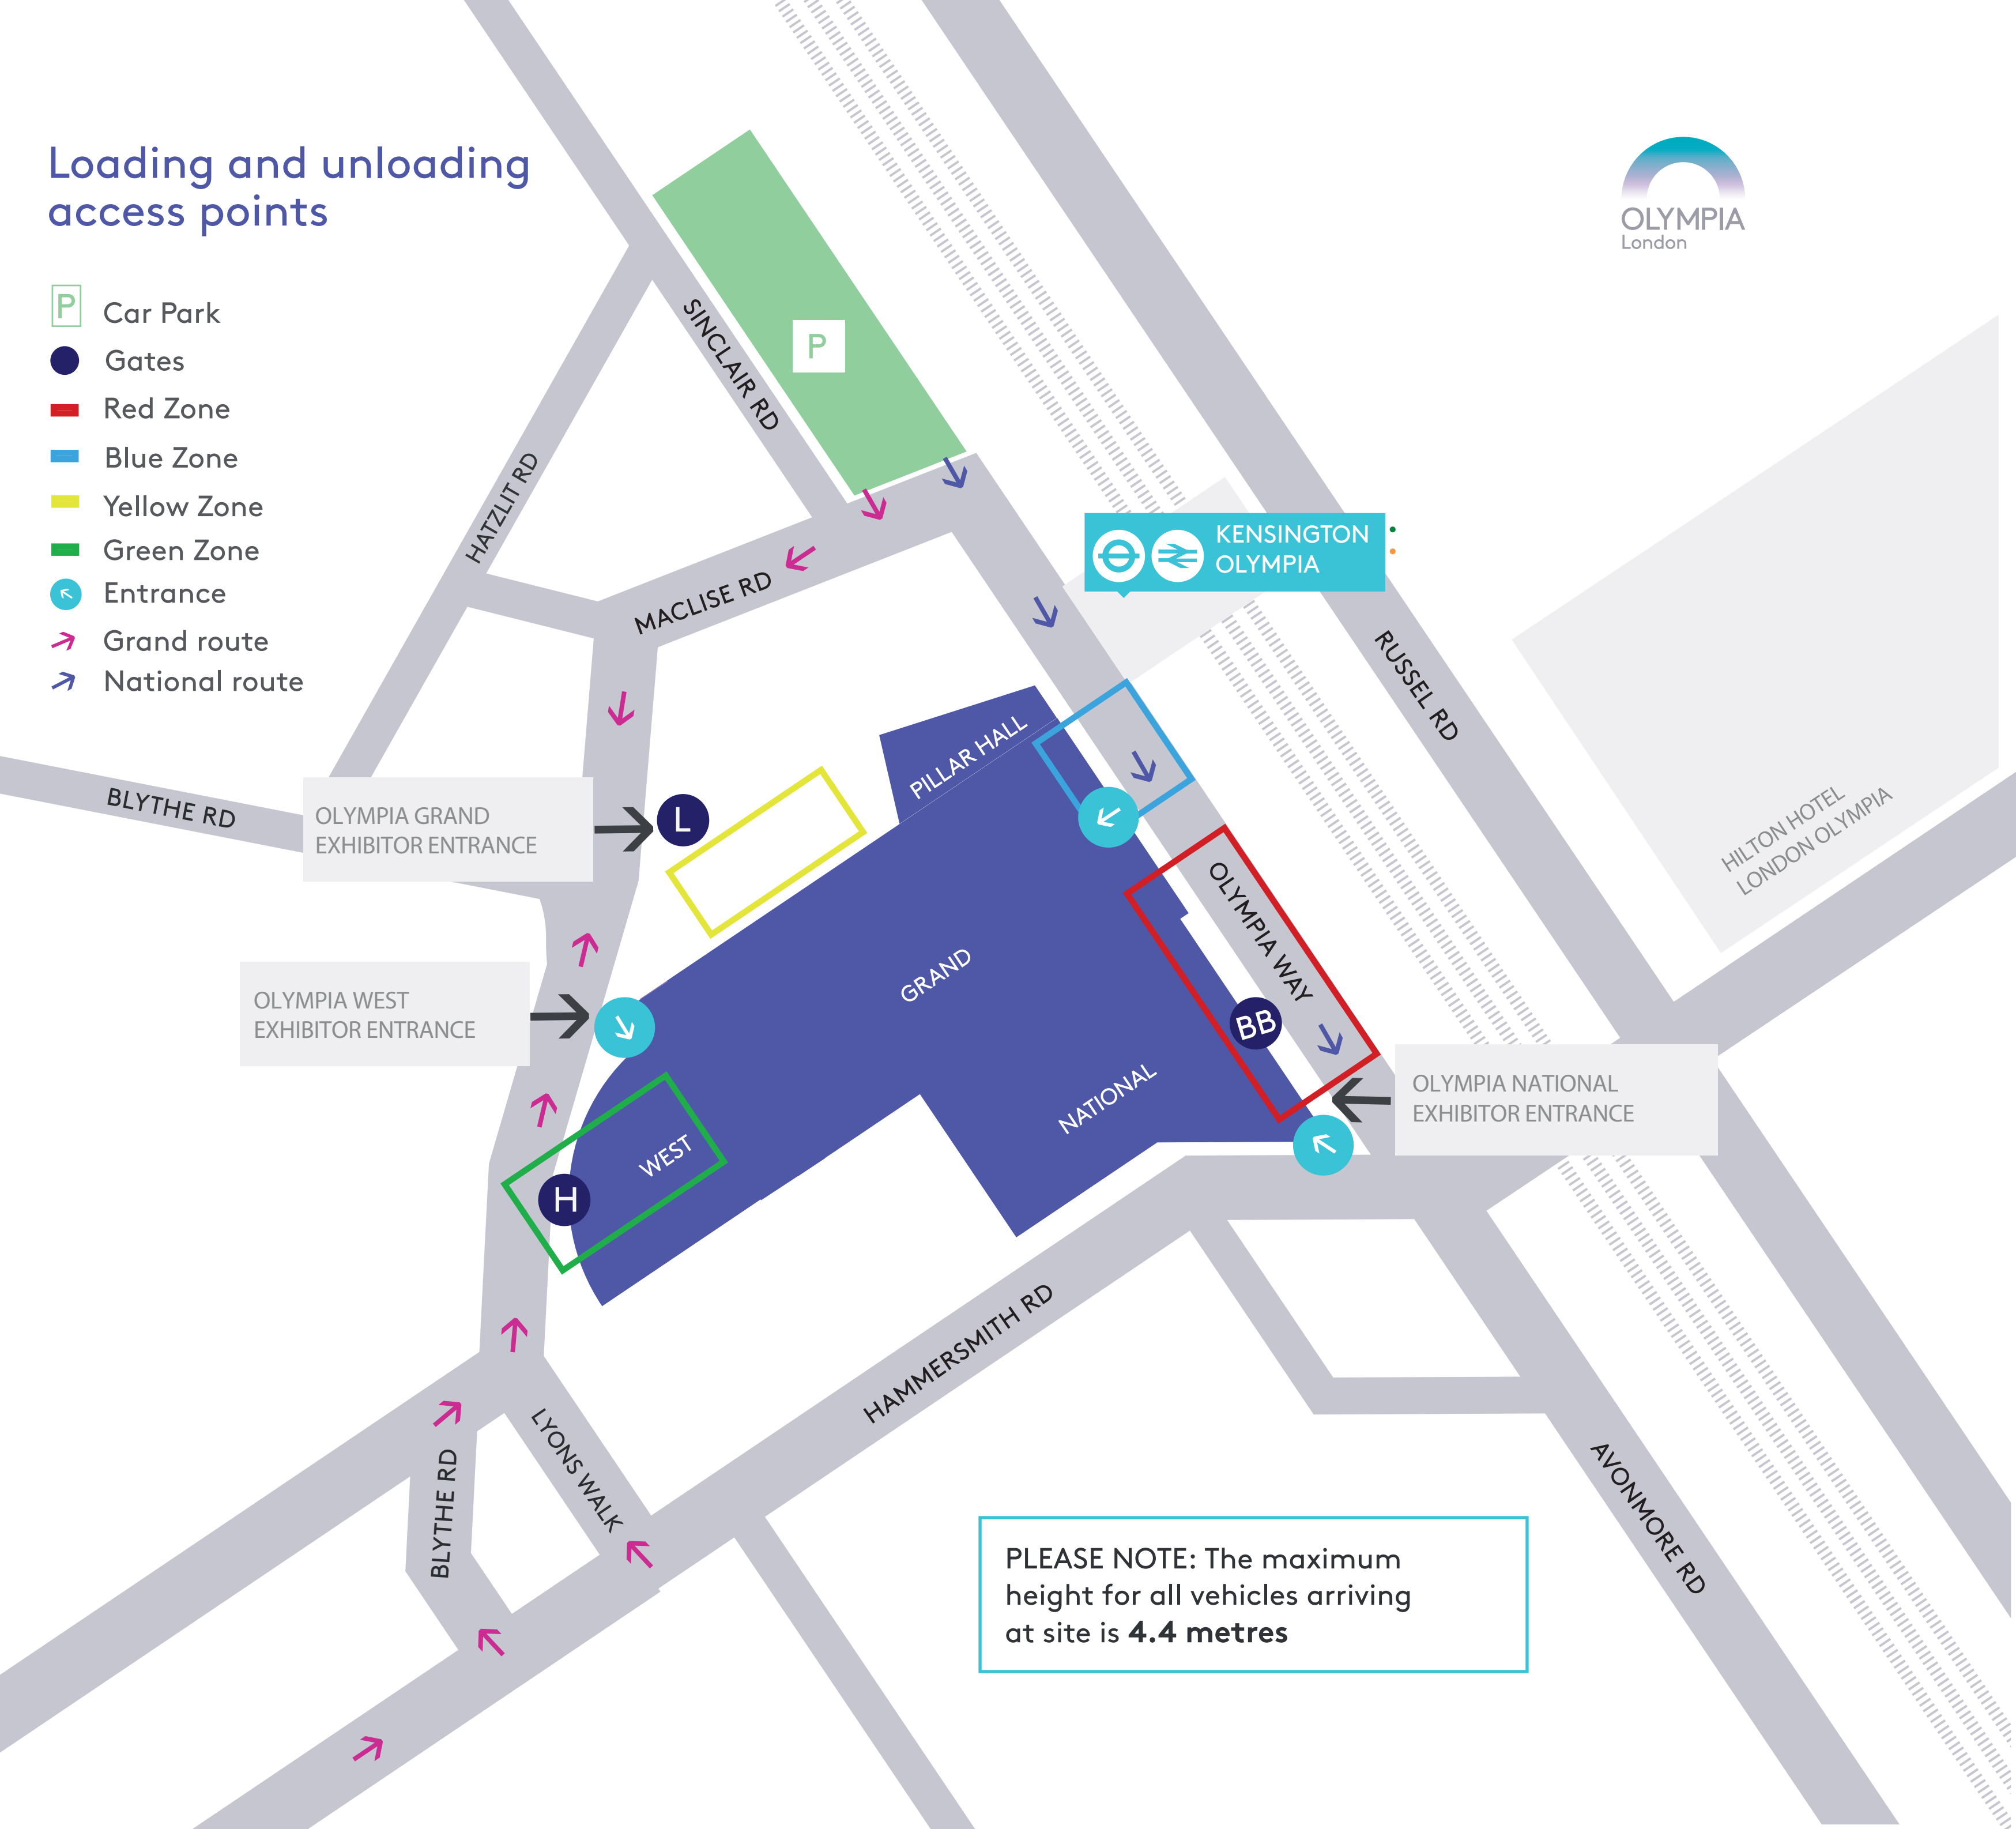

# Loading and unloading access points

- Car Park
- Gates
- Red Zone
- Blue Zone
- Yellow Zone
- Green Zone
- Entrance
- Grand route
- National route

PLEASE NOTE: The maximum height for all vehicles arriving at site is **4.4 metres**