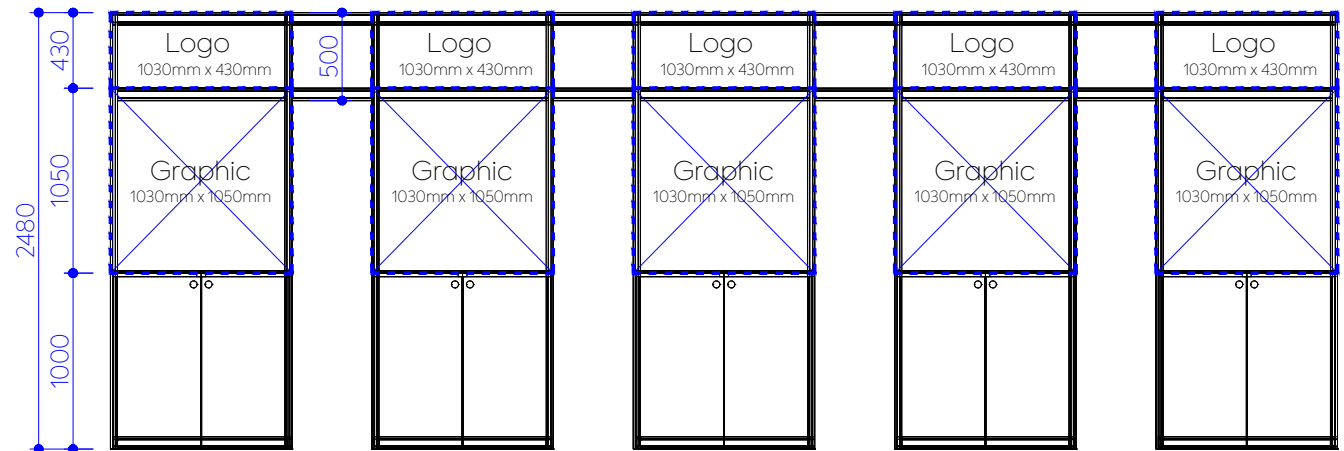

Creative
Live

LONDON TECH WEEK 2024
START -UP POD

● Layout

● Side Elevation

● Elevation