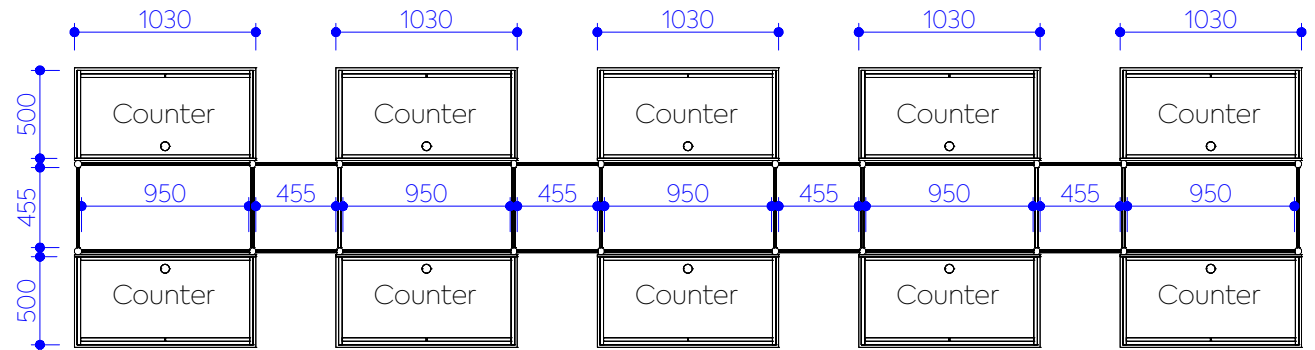

Creative
Live

LONDON TECH WEEK 2024
START -UP POD

● Layout

● Side Elevation

● Elevation