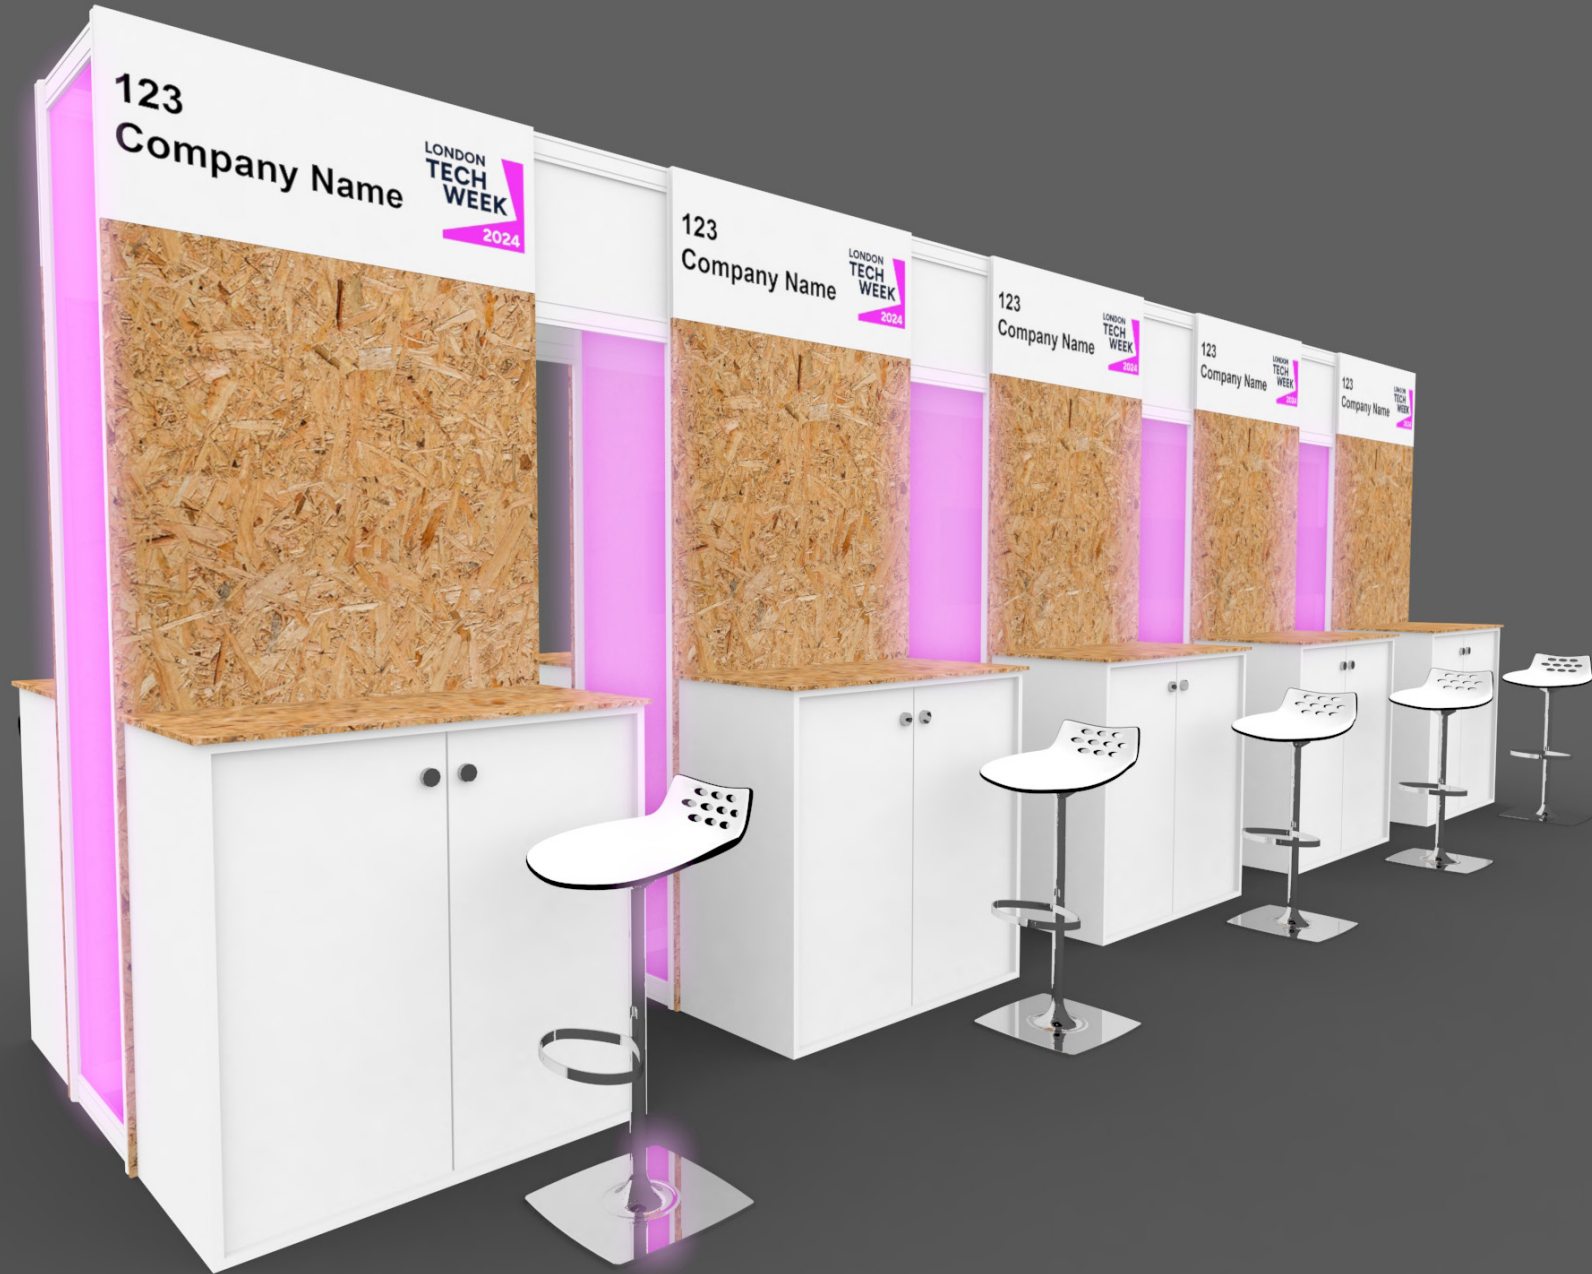

Creative
Live

LONDON TECH WEEK 2024
START -UP POD

● Layout

● Side Elevation

● Elevation