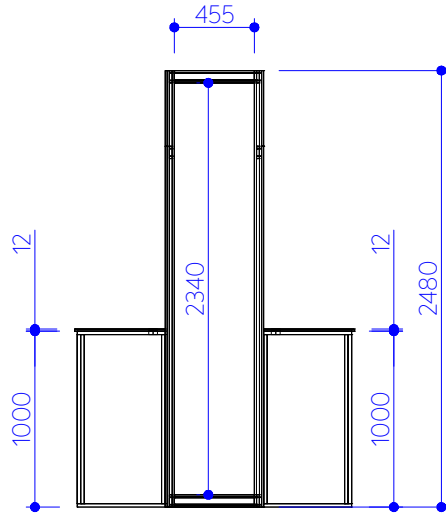

Creative
Live

LONDON TECH WEEK 2024
START -UP POD

● Layout

● Side Elevation

● Elevation