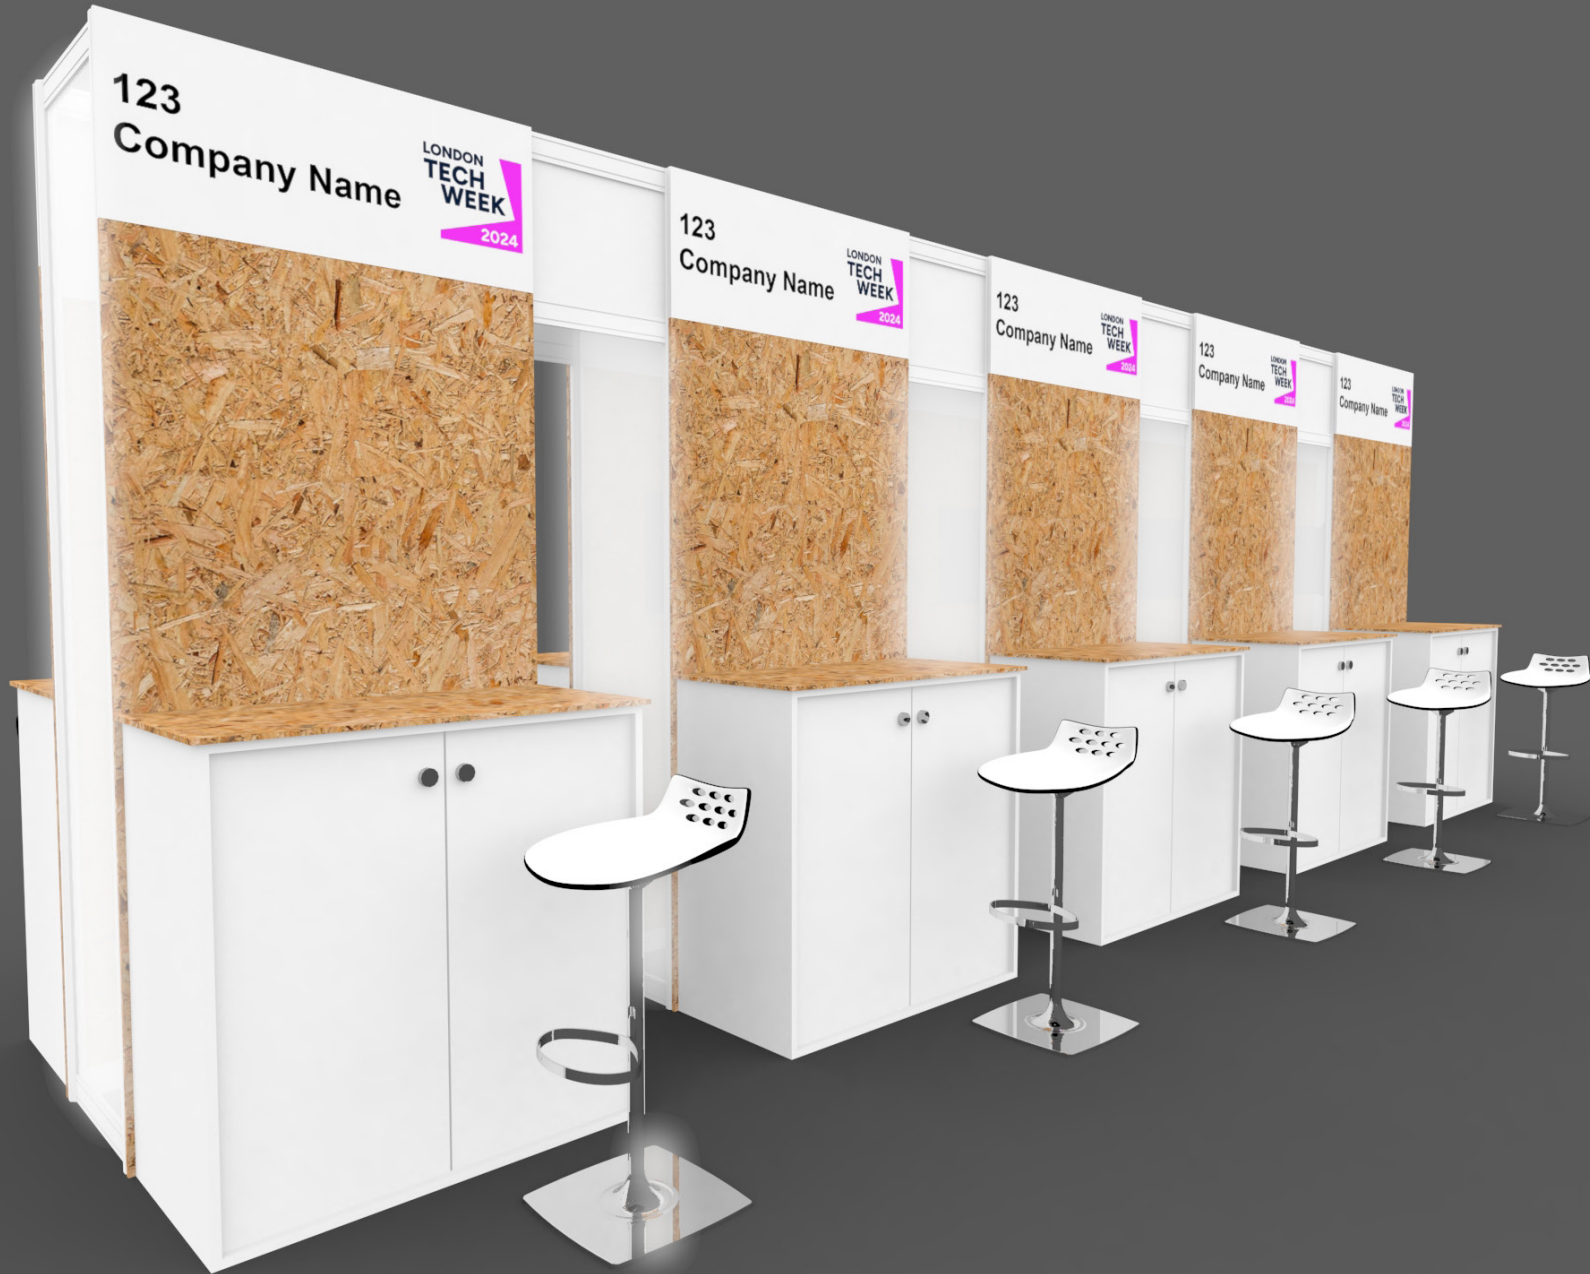

Creative
Live

LONDON TECH WEEK 2024
START -UP POD

● Layout

● Side Elevation

● Elevation