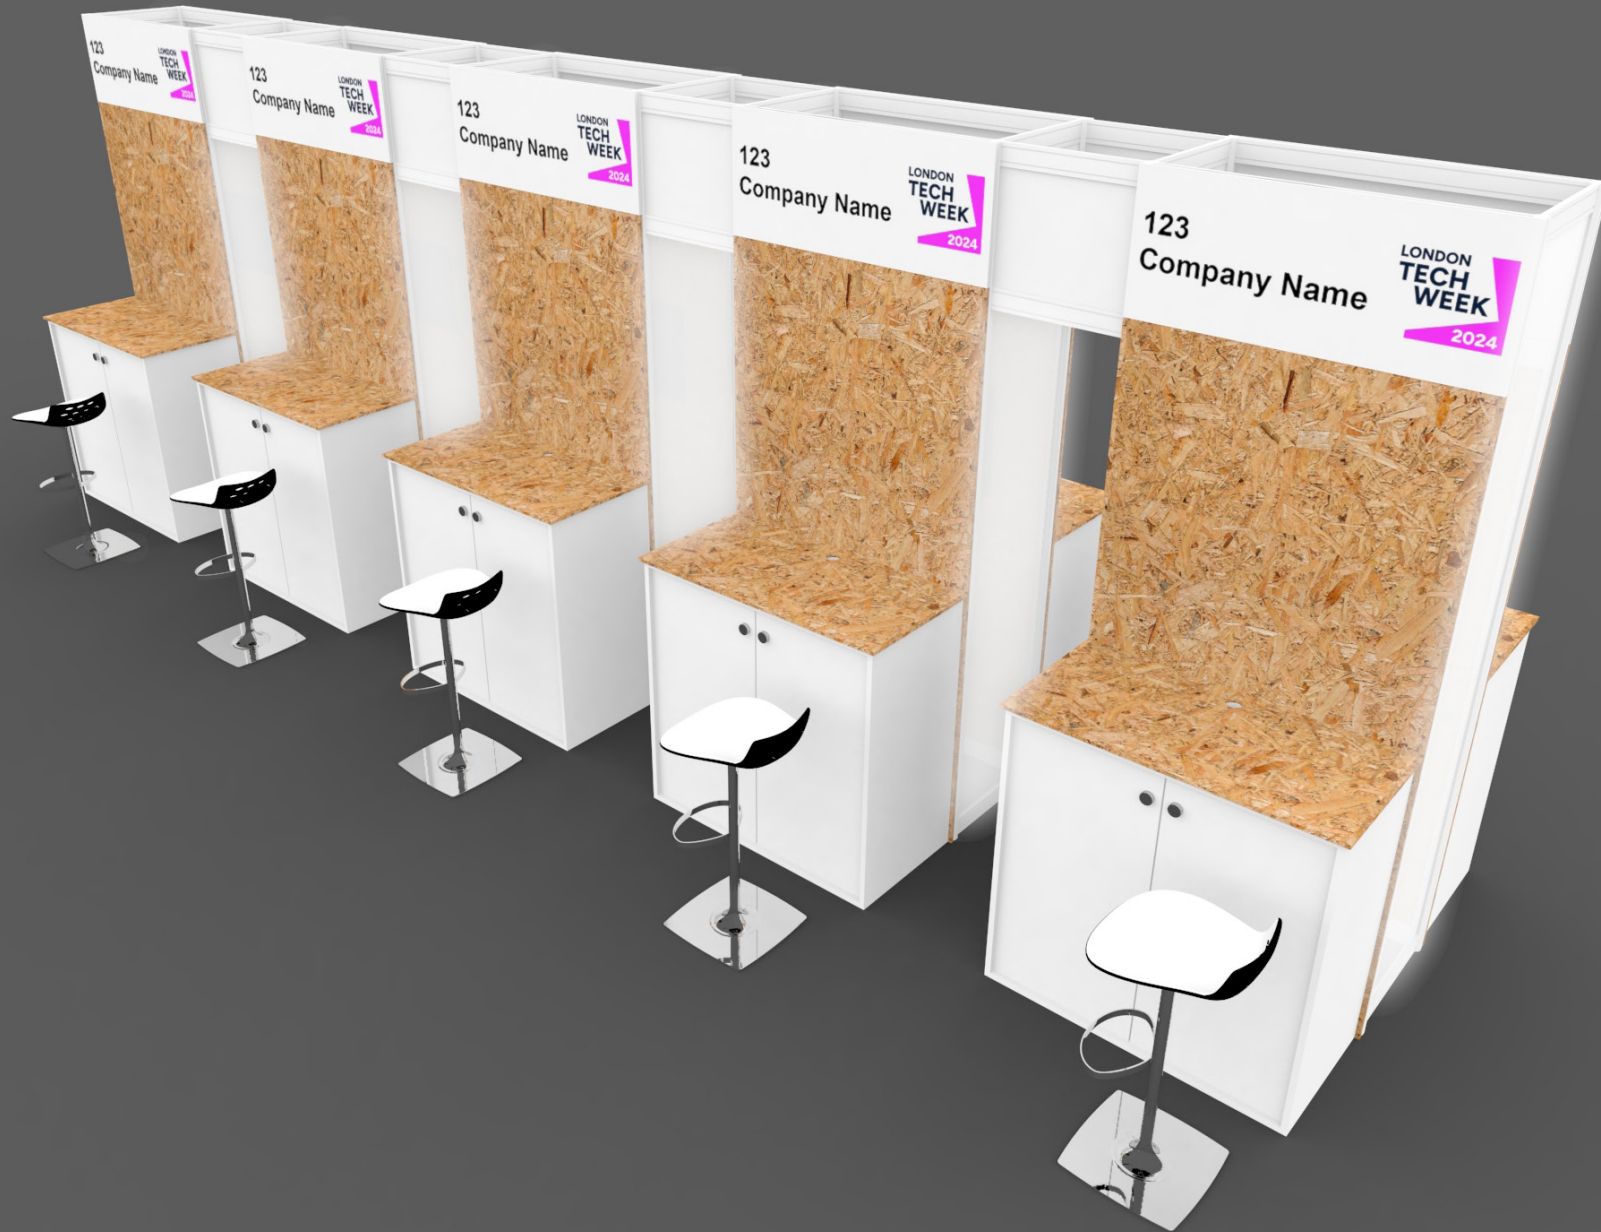

Creative
Live

LONDON TECH WEEK 2024
START -UP POD

● Layout

● Side Elevation

● Elevation