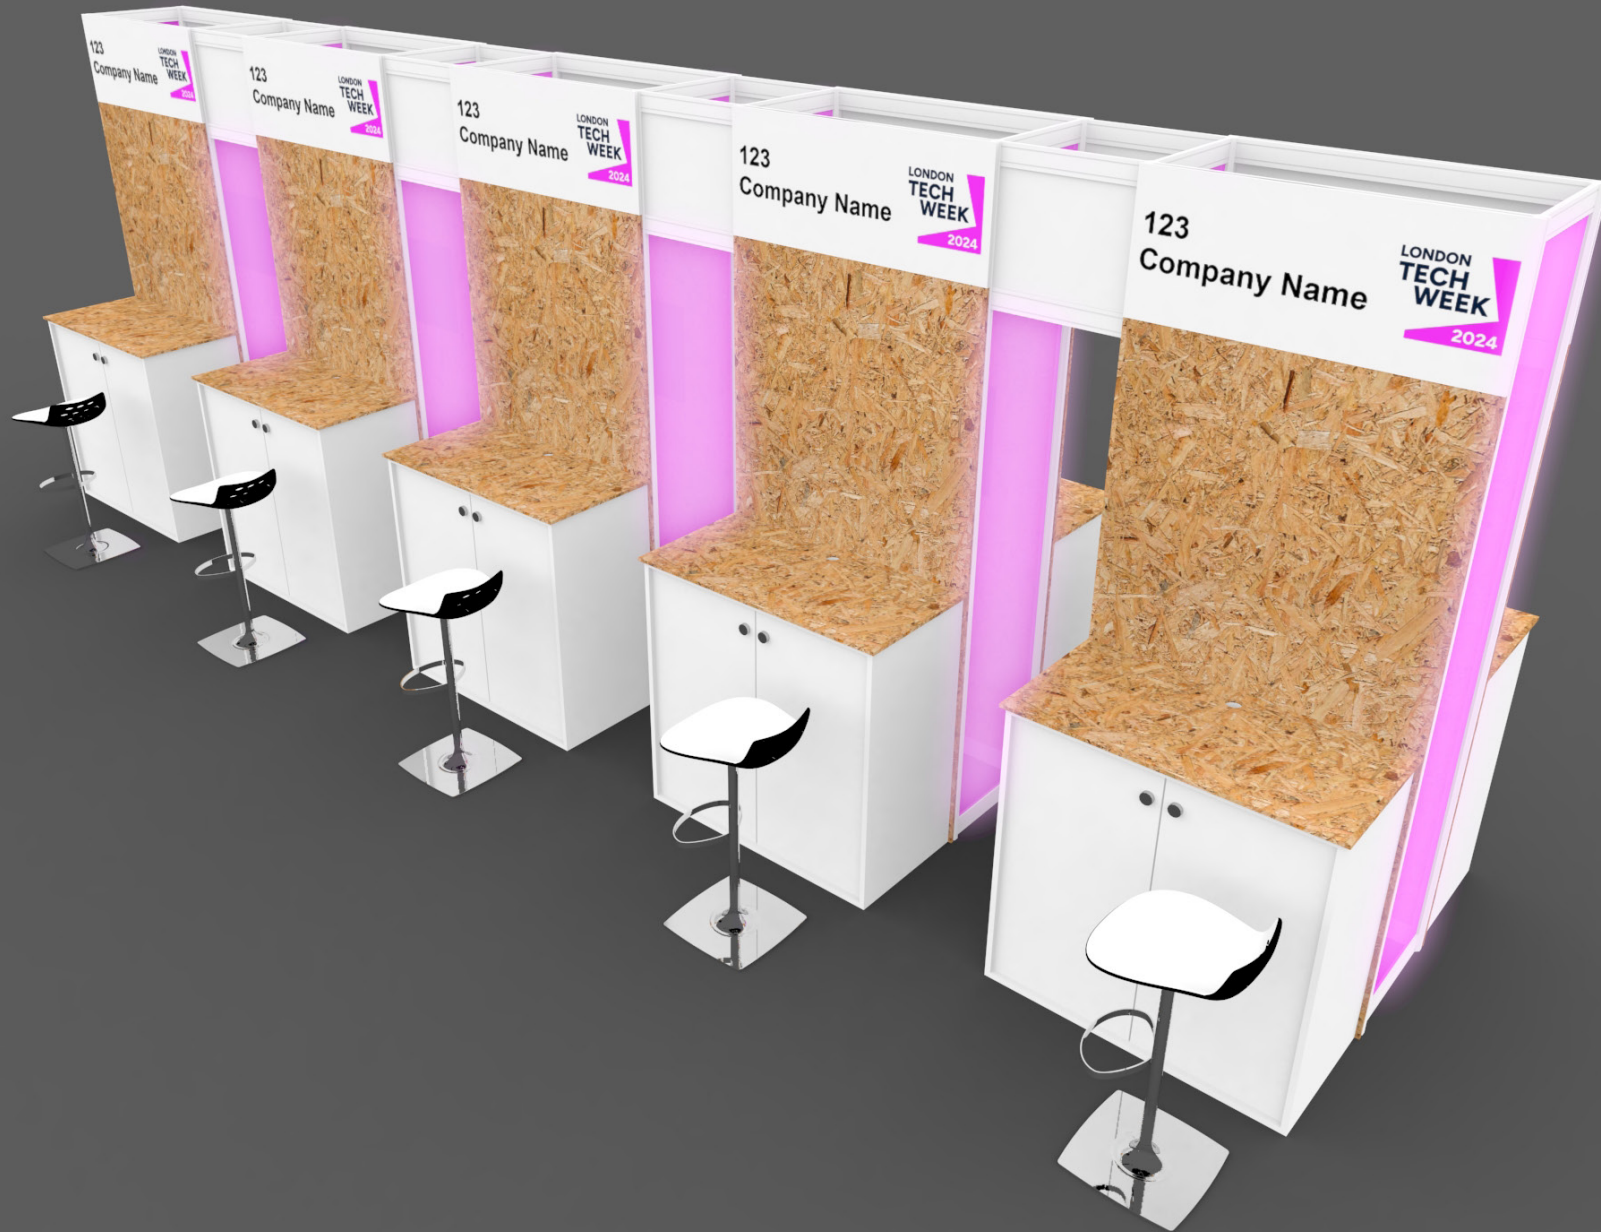

Creative
Live

LONDON TECH WEEK 2024
START -UP POD

● Layout

● Side Elevation

● Elevation