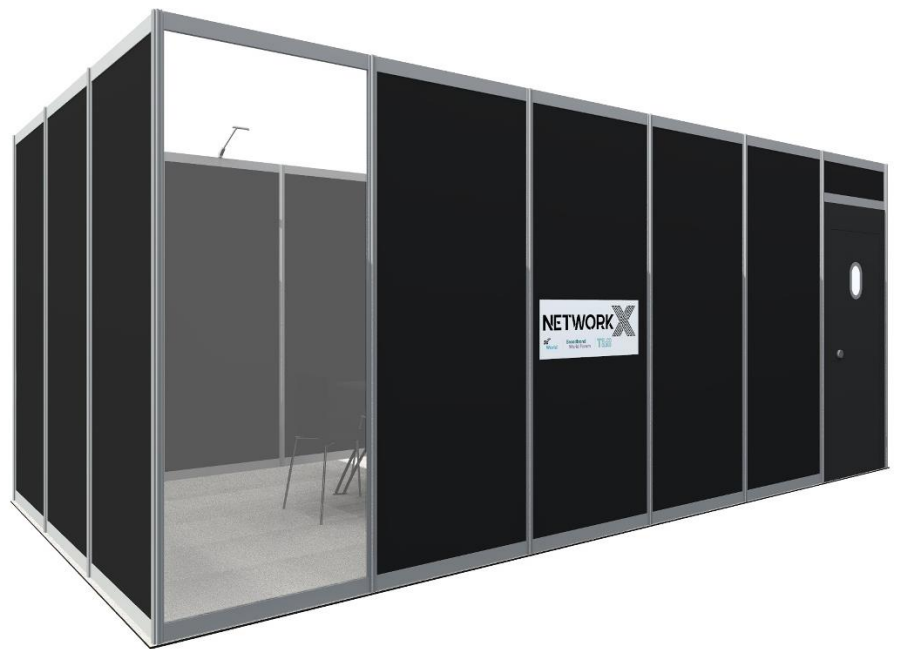

Network X 2022 – Package Inclusions

Shellscheme Stands

Shellscheme stand with white panels

Panel Size: 966mm (w) x 2352mm (h)

Visible Area: 954mm (w) x 2340mm (h)

Furniture Inclusions:

2 x White Lilly Vinyl Chair

1 x White Milan Round Bistro Table

1 x White Waste Bin

Shellscheme Meeting Rooms

Meeting Rooms with black panels

Panel Size: 966mm (w) x 2352mm (h)

Visible Area: 954mm (w) x 2340mm (h)

Furniture Inclusions:

27sqm+:

10 x Black Lilly Vinyl Chairs

1 x Black Naples Boardroom Table

1 x Black Waste Bin

Here are the links to the furniture should you wish to order additional/different furniture for your stand/meeting room:

You can also use the above links to view dimensions of the tables.

Shellscheme Pod

1m wide x 2.5m high shellscheme pod

Lockable Counter with shelf inside

1 x Stool

1 x Logo to Backboard

Back Panel Size: 966mm (w) x 1400mm (h)