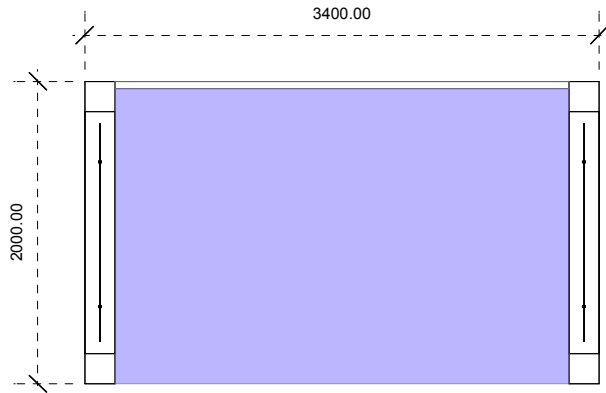

PICKWICK - HUB Graphic sizes

1 x Cube
Graphic Size - 1575mm x 585mm

1 x Backwall
Graphic Size - 2000mm x 1000mm

2 x Cubes
Graphic Size - 1575mm x 585mm

1 x Backwall
Graphic Size - 3000mm x 1000mm

2 x Cubes
Graphic Size - 1575mm x 585mm

1 x Backwall
Graphic Size - 4000mm x 1000mm