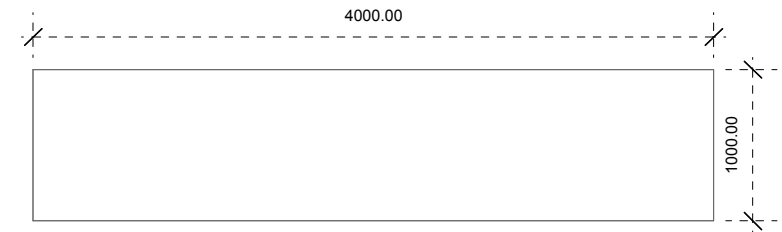

PICKWICK - HUB Graphic sizes

1 x Cube
Graphic Size - 1575mm x 585mm

1 x Backwall
Graphic Size - 2000mm x 1000mm

2 x Cubes
Graphic Size - 1575mm x 585mm

1 x Backwall
Graphic Size - 3000mm x 1000mm

2 x Cubes
Graphic Size - 1575mm x 585mm

1 x Backwall
Graphic Size - 4000mm x 1000mm