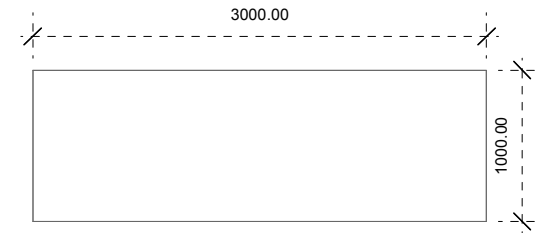

PICKWICK - HUB Graphic sizes

1 x Cube
Graphic Size - 1575mm x 585mm

1 x Backwall
Graphic Size - 2000mm x 1000mm

2 x Cubes
Graphic Size - 1575mm x 585mm

1 x Backwall
Graphic Size - 3000mm x 1000mm

2 x Cubes
Graphic Size - 1575mm x 585mm

1 x Backwall
Graphic Size - 4000mm x 1000mm