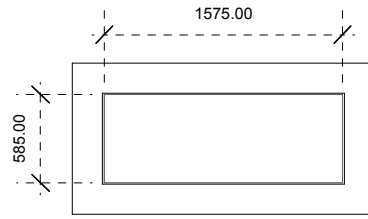

PICKWICK - HUB Graphic sizes

1 x Cube
Graphic Size - 1575mm x 585mm

1 x Backwall
Graphic Size - 2000mm x 1000mm

2 x Cubes
Graphic Size - 1575mm x 585mm

1 x Backwall
Graphic Size - 3000mm x 1000mm

2 x Cubes
Graphic Size - 1575mm x 585mm

1 x Backwall
Graphic Size - 4000mm x 1000mm