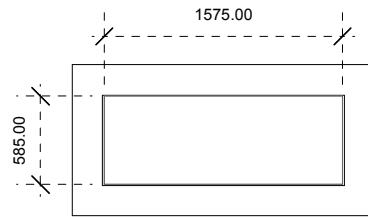

PICKWICK - HUB Graphic sizes

1 x Cube
Graphic Size - 1575mm x 585mm

1 x Backwall
Graphic Size - 2000mm x 1000mm

2 x Cubes
Graphic Size - 1575mm x 585mm

1 x Backwall
Graphic Size - 3000mm x 1000mm

2 x Cubes
Graphic Size - 1575mm x 585mm

1 x Backwall
Graphic Size - 4000mm x 1000mm