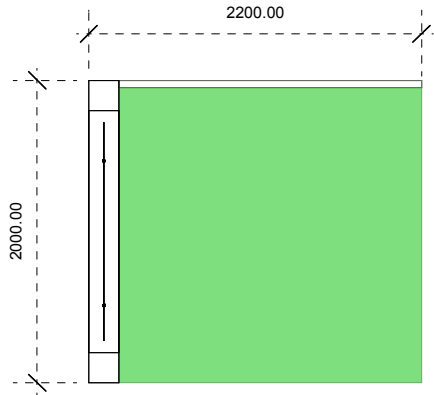

PICKWICK - HUB Graphic sizes

1 x Cube
Graphic Size - 1575mm x 585mm

1 x Backwall
Graphic Size - 2000mm x 1000mm

2 x Cubes
Graphic Size - 1575mm x 585mm

1 x Backwall
Graphic Size - 3000mm x 1000mm

2 x Cubes
Graphic Size - 1575mm x 585mm

1 x Backwall
Graphic Size - 4000mm x 1000mm