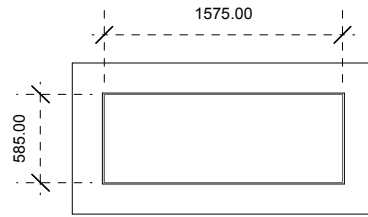

PICKWICK - HUB Graphic sizes

1 x Cube
Graphic Size - 1575mm x 585mm

1 x Backwall
Graphic Size - 2000mm x 1000mm

2 x Cubes
Graphic Size - 1575mm x 585mm

1 x Backwall
Graphic Size - 3000mm x 1000mm

2 x Cubes
Graphic Size - 1575mm x 585mm

1 x Backwall
Graphic Size - 4000mm x 1000mm