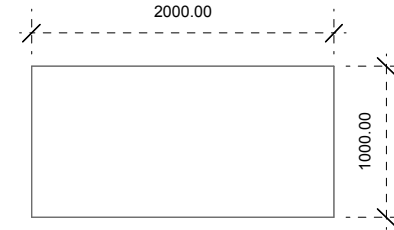

PICKWICK - HUB Graphic sizes

1 x Cube
Graphic Size - 1575mm x 585mm

1 x Backwall
Graphic Size - 2000mm x 1000mm

2 x Cubes
Graphic Size - 1575mm x 585mm

1 x Backwall
Graphic Size - 3000mm x 1000mm

2 x Cubes
Graphic Size - 1575mm x 585mm

1 x Backwall
Graphic Size - 4000mm x 1000mm