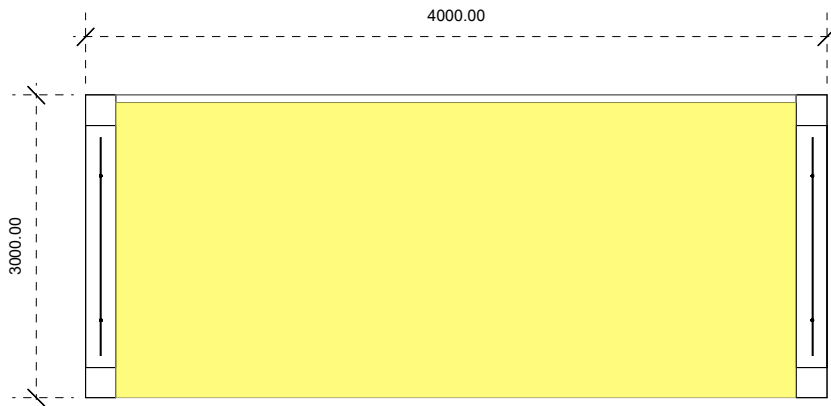

PICKWICK - HUB Graphic sizes

1 x Cube
Graphic Size - 1575mm x 585mm

1 x Backwall
Graphic Size - 2000mm x 1000mm

2 x Cubes
Graphic Size - 1575mm x 585mm

1 x Backwall
Graphic Size - 3000mm x 1000mm

2 x Cubes
Graphic Size - 1575mm x 585mm

1 x Backwall
Graphic Size - 4000mm x 1000mm