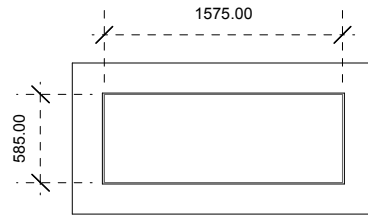

PICKWICK - HUB Graphic sizes

1 x Cube
Graphic Size - 1575mm x 585mm

1 x Backwall
Graphic Size - 2000mm x 1000mm

2 x Cubes
Graphic Size - 1575mm x 585mm

1 x Backwall
Graphic Size - 3000mm x 1000mm

2 x Cubes
Graphic Size - 1575mm x 585mm

1 x Backwall
Graphic Size - 4500mm x 1000mm