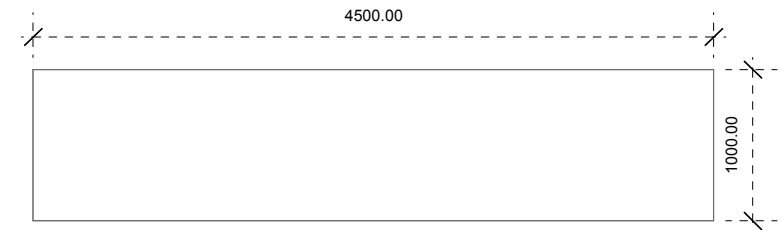

PICKWICK - HUB Graphic sizes

1 x Cube
Graphic Size - 1575mm x 585mm

1 x Backwall
Graphic Size - 2000mm x 1000mm

2 x Cubes
Graphic Size - 1575mm x 585mm

1 x Backwall
Graphic Size - 3000mm x 1000mm

2 x Cubes
Graphic Size - 1575mm x 585mm

1 x Backwall
Graphic Size - 4500mm x 1000mm