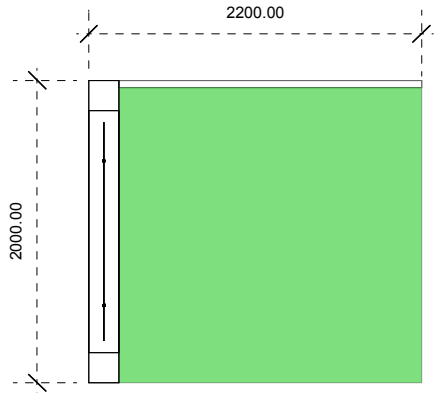

PICKWICK - HUB Graphic sizes

1 x Cube
Graphic Size - 1575mm x 585mm

1 x Backwall
Graphic Size - 2000mm x 1000mm

2 x Cubes
Graphic Size - 1575mm x 585mm

1 x Backwall
Graphic Size - 3000mm x 1000mm

2 x Cubes
Graphic Size - 1575mm x 585mm

1 x Backwall
Graphic Size - 4500mm x 1000mm