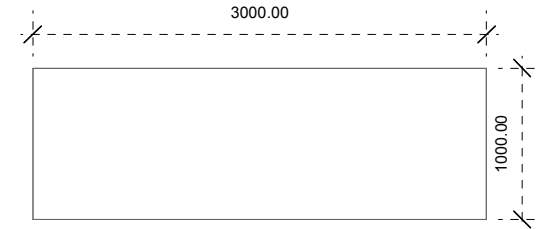

PICKWICK - HUB Graphic sizes

1 x Cube
Graphic Size - 1575mm x 585mm

1 x Backwall
Graphic Size - 2000mm x 1000mm

2 x Cubes
Graphic Size - 1575mm x 585mm

1 x Backwall
Graphic Size - 3000mm x 1000mm

2 x Cubes
Graphic Size - 1575mm x 585mm

1 x Backwall
Graphic Size - 4500mm x 1000mm