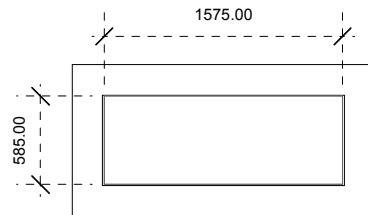

PICKWICK - HUB Graphic sizes

1 x Cube
Graphic Size - 1575mm x 585mm

1 x Backwall
Graphic Size - 2000mm x 1000mm

2 x Cubes
Graphic Size - 1575mm x 585mm

1 x Backwall
Graphic Size - 3000mm x 1000mm

2 x Cubes
Graphic Size - 1575mm x 585mm

1 x Backwall
Graphic Size - 4500mm x 1000mm