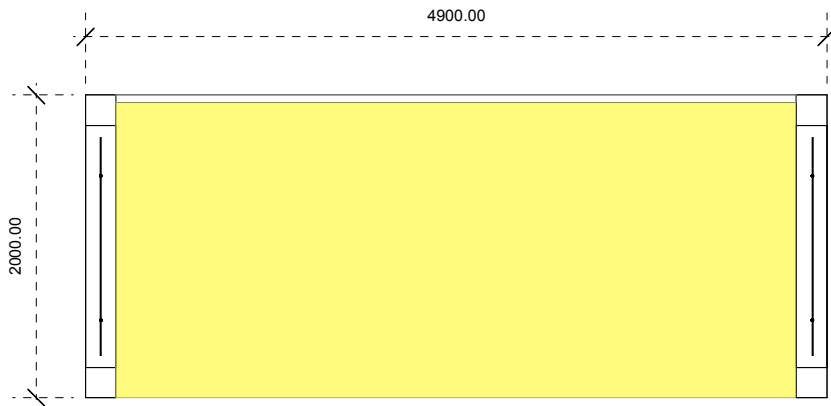

PICKWICK - HUB Graphic sizes

1 x Cube
Graphic Size - 1575mm x 585mm

1 x Backwall
Graphic Size - 2000mm x 1000mm

2 x Cubes
Graphic Size - 1575mm x 585mm

1 x Backwall
Graphic Size - 3000mm x 1000mm

2 x Cubes
Graphic Size - 1575mm x 585mm

1 x Backwall
Graphic Size - 4500mm x 1000mm