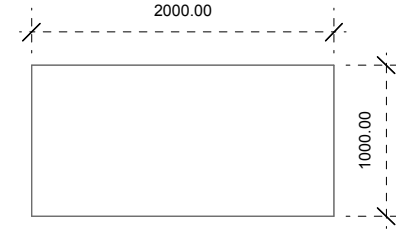

PICKWICK - HUB Graphic sizes

1 x Cube
Graphic Size - 1575mm x 585mm

1 x Backwall
Graphic Size - 2000mm x 1000mm

2 x Cubes
Graphic Size - 1575mm x 585mm

1 x Backwall
Graphic Size - 3000mm x 1000mm

2 x Cubes
Graphic Size - 1575mm x 585mm

1 x Backwall
Graphic Size - 4500mm x 1000mm