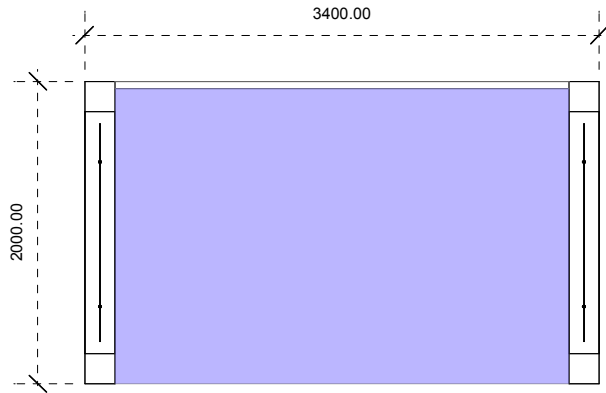

PICKWICK - HUB Graphic sizes

1 x Cube
Graphic Size - 1575mm x 585mm

1 x Backwall
Graphic Size - 2000mm x 1000mm

2 x Cubes
Graphic Size - 1575mm x 585mm

1 x Backwall
Graphic Size - 3000mm x 1000mm

2 x Cubes
Graphic Size - 1575mm x 585mm

1 x Backwall
Graphic Size - 4500mm x 1000mm