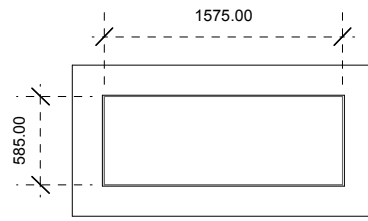

PICKWICK - HUB Graphic sizes

1 x Cube
Graphic Size - 1575mm x 585mm

1 x Backwall
Graphic Size - 2000mm x 1000mm

2 x Cubes
Graphic Size - 1575mm x 585mm

1 x Backwall
Graphic Size - 3000mm x 1000mm

2 x Cubes
Graphic Size - 1575mm x 585mm

1 x Backwall
Graphic Size - 4500mm x 1000mm