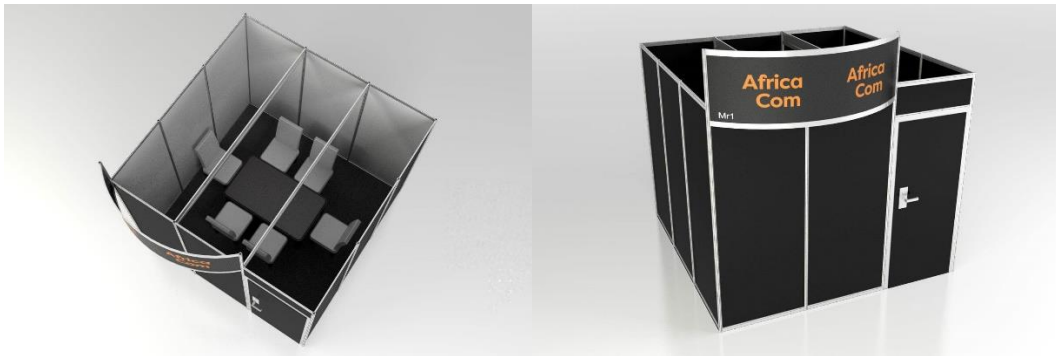

## Shell Scheme Meeting Room

### Inclusions

ITEM	MODEL NUMBER*	AMOUNT
Chair	Comfy Office Chairs	6
Table	Board Room Table	1
Electric & Lights	¼ amp Distribution Board	1
	15 amp Plug Point	1
	Fluorescent Light	1
Shell	Shell Scheme Structure - Enclosed	1
	Curve panel with digital logo on fascia and vinyl signage on door	1
	Lockable Door	1
Carpet	Grey	1

### Panel sizes

	ACTUAL	VISIBLE PRINT AREA
Single panel	2393mm (h) × 963mm (w)	2380mm (h) × 950mm (w)
Curved Fascia with Logo	613mm (h) × 2173mm (w)	*Contact GL to confirm