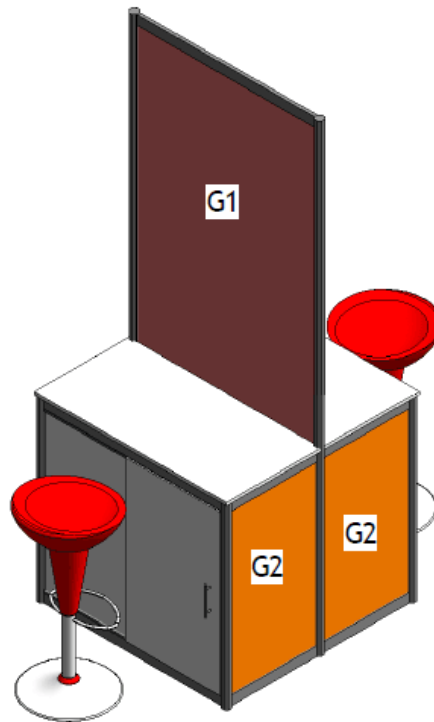

## Pod Stand

## Inclusions

ITEM	MODEL NUMBER*	AMOUNT
Chair	Bar Stool	1
Pod	Counter	1
	Backboard with artwork (G1)	1
	Small Panel with artwork or pantone colour of choice (G2)	2
Electric	15 amp Plug Point	1

## Panel Sizes

	ACTUAL	VISIBLE PRINT AREA
G1	1443mm (h) × 963mm (w)	*Contact GL to confirm
G2	863mm (h) × 480mm (w)	*Contact GL to confirm